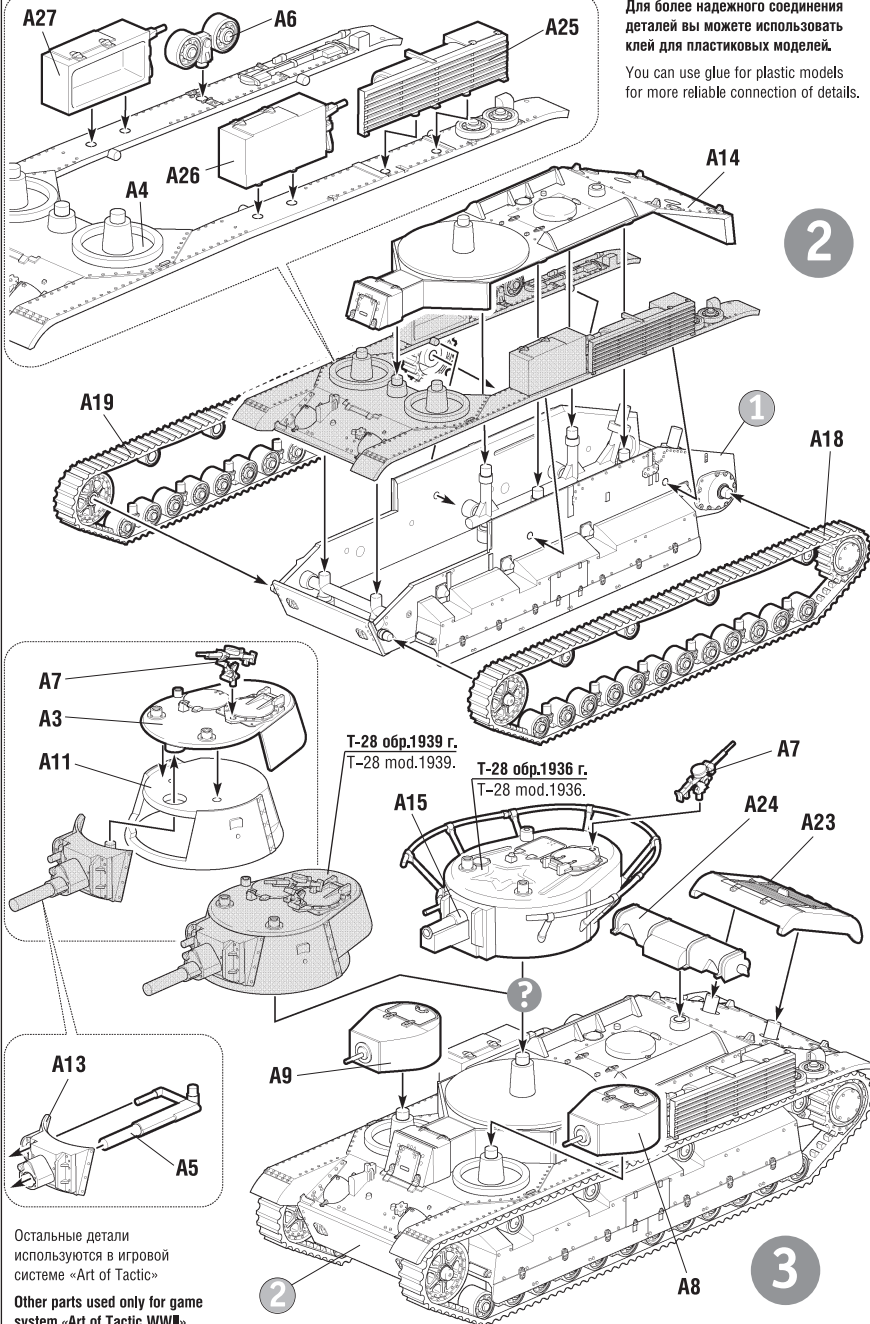

СХЕМА СБОРКИ

ASSEMBLING SCHEME

Для более надежного соединения деталей вы можете использовать клей для пластиковых моделей.
You can use glue for plastic models for more reliable connection of details.

Остальные детали используются в игровой системе «Art of Tactic»
Other parts used only for game system «Art of Tactic WWII»