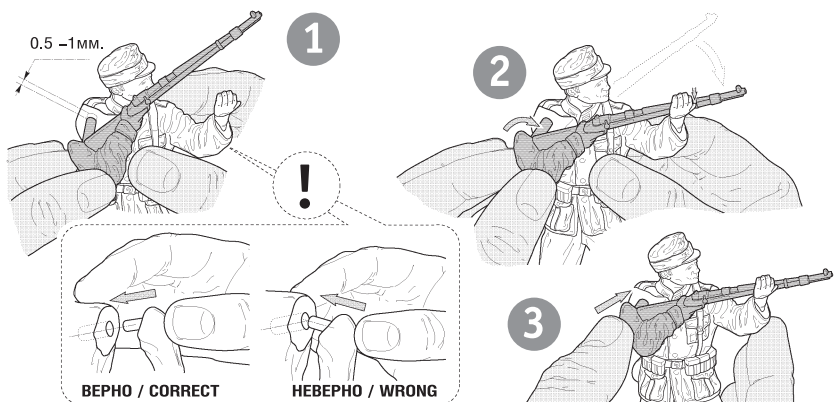

6210

www.art-of-tactic.ru

НЕМЕЦКИЙ ПУЛЕМЕТ MG-34 С РАСЧЕТОМ 1941-1945 (ЗИМА)

GERMAN MG-34 MACHINE-GUN WITH CREW 1941-1945 (WINTER)

RUS Набор является частью расширяемой игровой системы – Art of Tactic «Вторая Мировая», состоящей из множества различных наборов военной техники, солдат и авиации. Основа игровой системы – это базовый стартовый набор – «Вторая Мировая», в котором вы найдёте подробные правила игры, игровые поля, дополнительные игровые аксессуары и различные сценарии. Вы можете увеличивать свою армию, разыгрывать сценарии и совершенствовать тактику. Игровая система постоянно расширяется, в ней появляются дополнительные наборы, новые карты и сценарии. Всю подробную информацию об игровой системе Art of Tactic вы сможете найти на сайте www.art-of-tactic.ru и www.zvezda.org.ru

ENG This set is included in expandable game system Art of Tactic «World War II». The system consists of many different sets of vehicles, figures and airplanes. «World War II» is a starter for the game; there you can find detailed rules, game boards, additional game accessories and different scenarios. You can increase your army, play scenarios and improve your tactics skills. Game system is being expanded; new scenarios and boards are being published. You can find full details about «Art of Tactic» game system on www.art-of-tactic.ru and www.zvezda.org.ru.

СБОРКА МОДЕЛЕЙ

ASSEMBLY OF MODELS