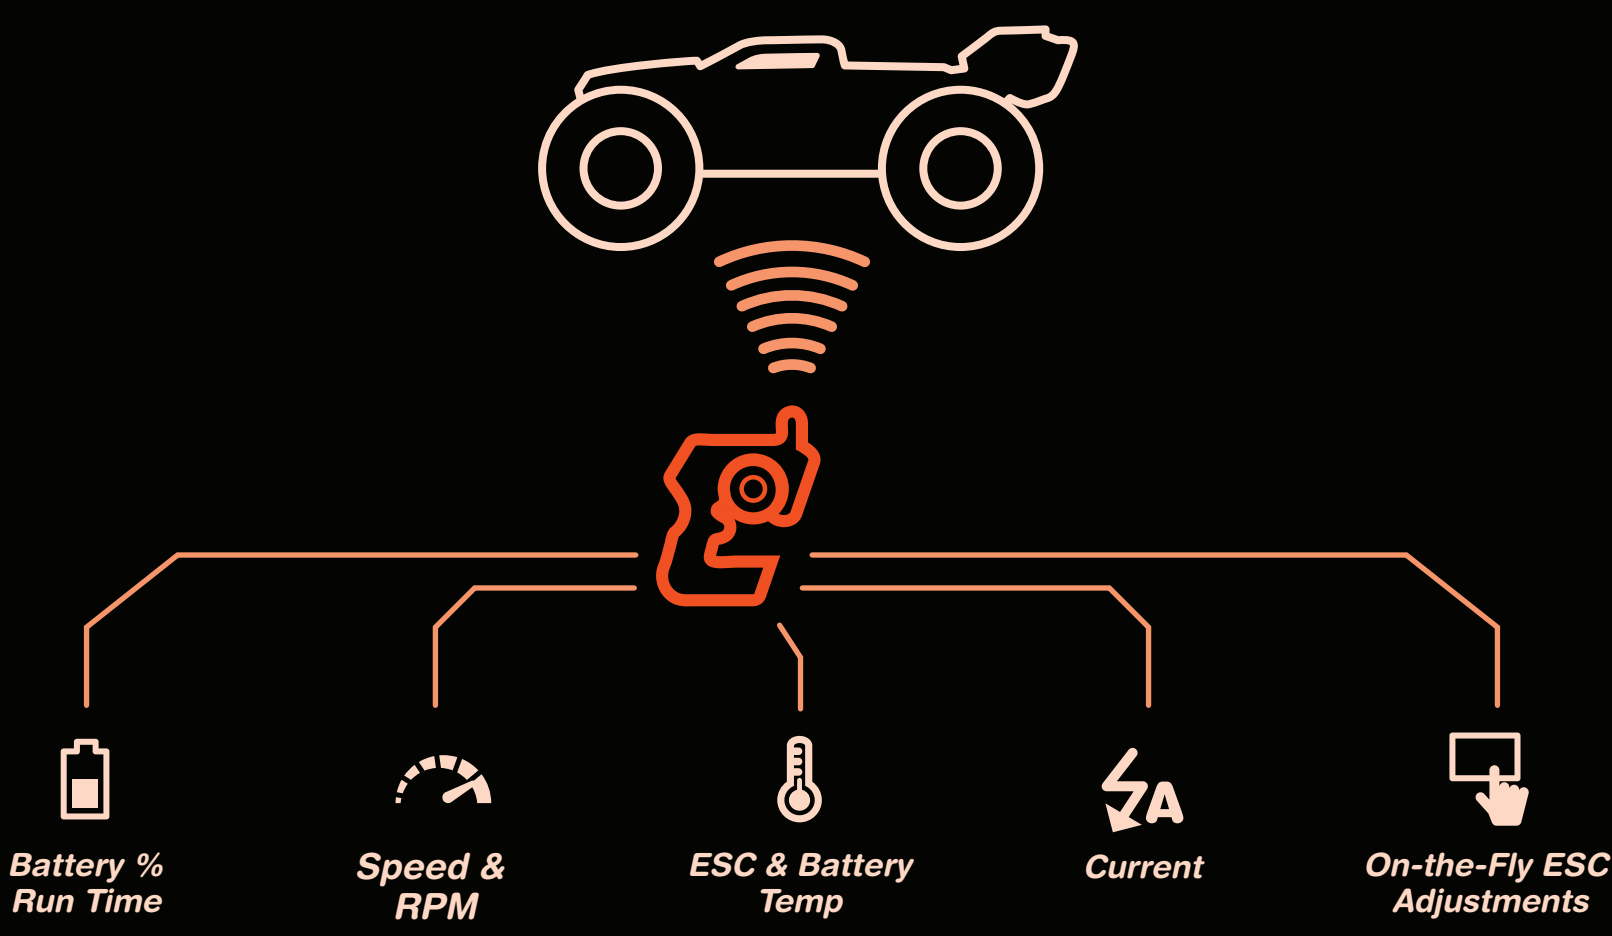

You're Better Connected To Your Model Than Ever Before!

Real-time aircraft data is at your fingertips on your Spektrum™ transmitter

**EASY TO SET UP!**

- No Extra Modules
- No Complicated Programming
- No Extra Wires

Spektrum™ — the Smart Choice

You're Better Connected To Your Model Than Ever Before!

Real-time vehicle data is at your fingertips on your Spektrum™ transmitter

**EASY TO SET UP!**

- No Extra Modules
- No Complicated Programming
- No Extra Wires

Spektrum™ — the Smart Choice

Absolutely the easiest and safest way to charge your batteries!

Smart batteries provide Smart chargers with correct charging parameters automatically.

**EASY TO SET UP!**

Accurate charging begins the instant you connect your pack!

Spektrum™ — the Smart Choice

One wire does it all!

The Smart data wire on the innovative IC3® or IC5® connector sends telemetry data directly to the transmitter.

**EASY TO SET UP!**

- No Extra Modules
- No Complicated Programming
- No Extra Wires