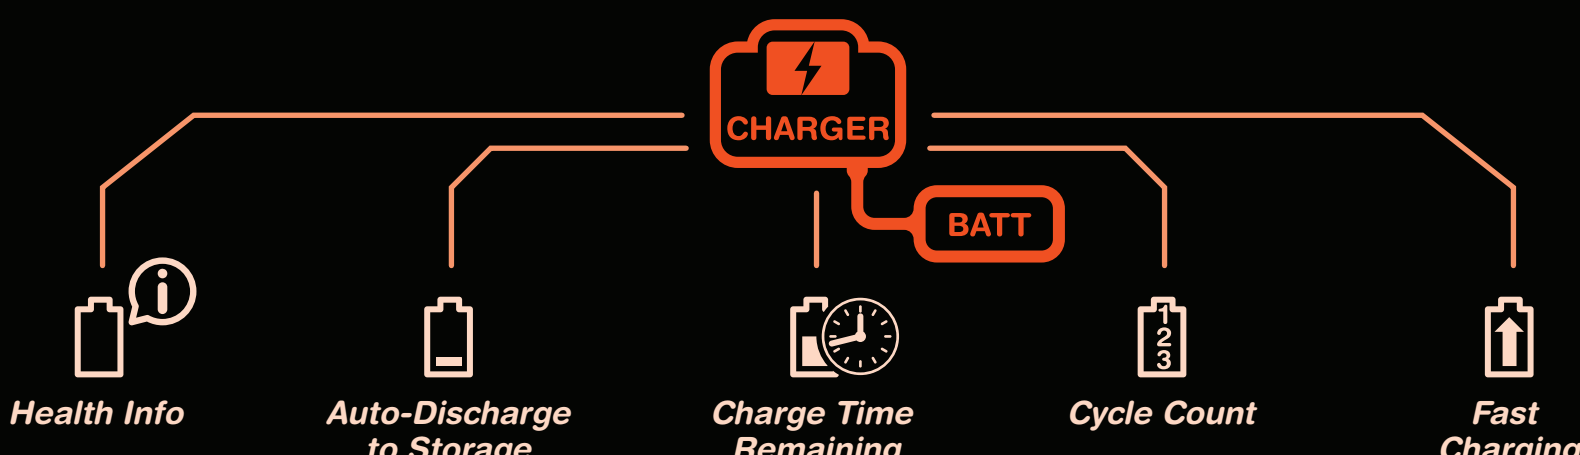

Spektrum™ — the Smart Choice

You're Better Connected To Your Model Than Ever Before!

Real-time vehicle data is at your fingertips on your Spektrum™ transmitter

**EASY TO SET UP!**

- No Extra Modules
- No Complicated Programming
- No Extra Wires

Spektrum™ — the Smart Choice

Absolutely the easiest and safest way to charge your batteries!

Smart batteries provide Smart chargers with correct charging parameters automatically.

**EASY TO SET UP!**

Accurate charging begins the instant you connect your pack!

Spektrum™ — the Smart Choice

One wire does it all!

The Smart data wire on the innovative IC3® or IC5® connector sends telemetry data directly to the transmitter.

**EASY TO SET UP!**

- No Extra Modules
- No Complicated Programming
- No Extra Wires