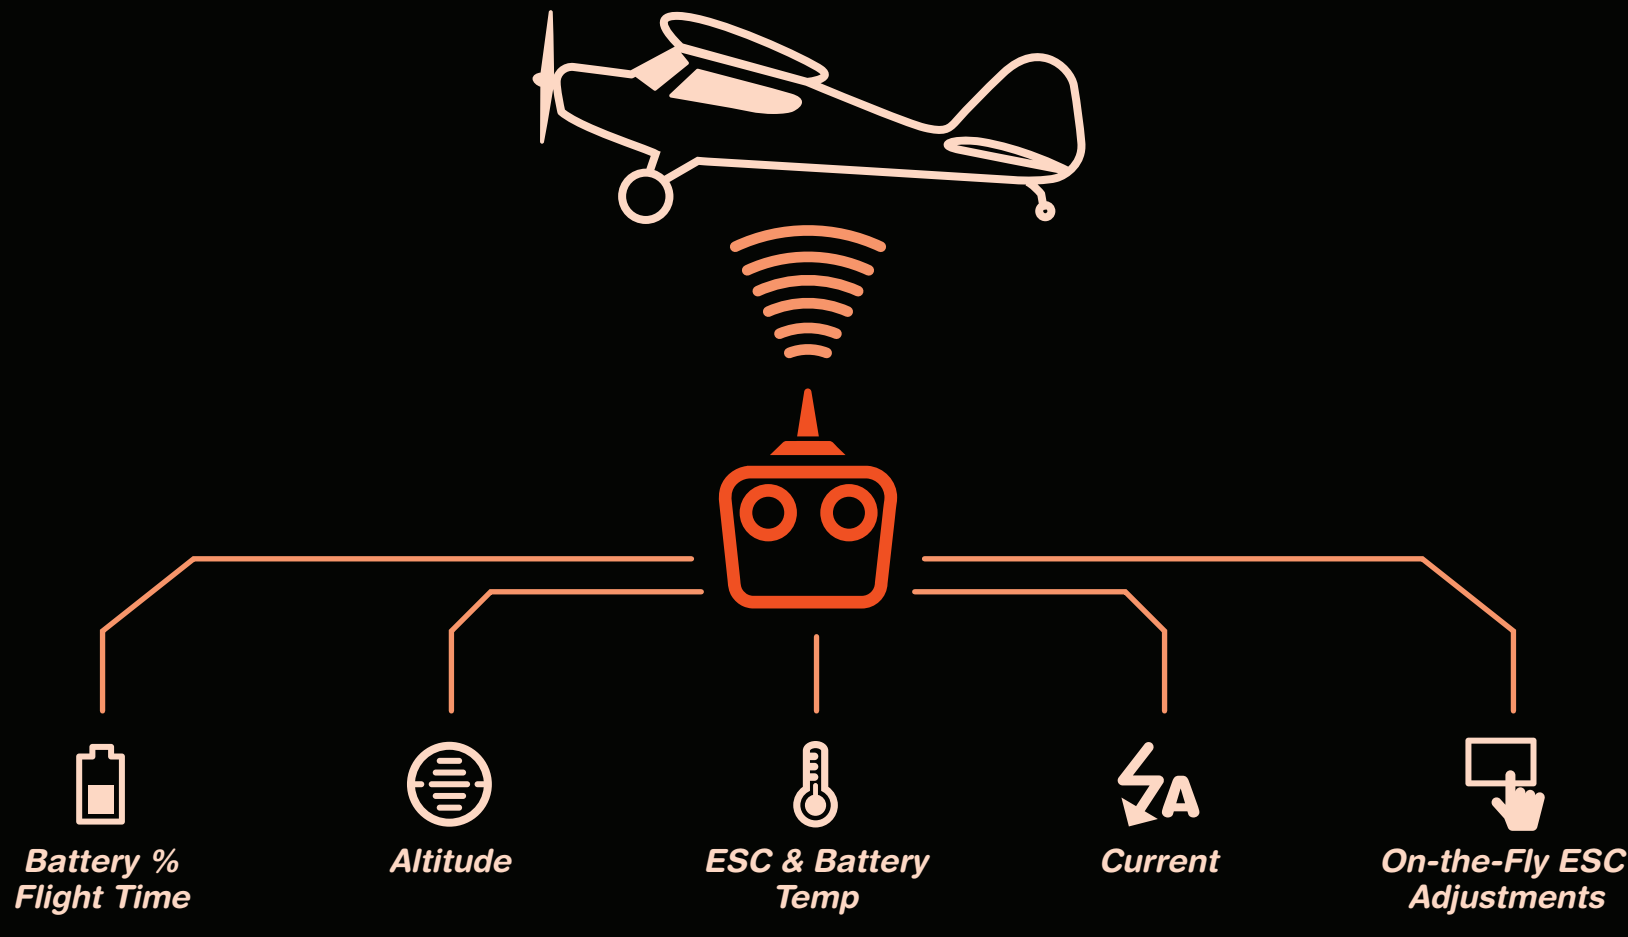

You're Better Connected To Your Model Than Ever Before!

Real-time aircraft data is at your fingertips on your Spektrum™ transmitter

**EASY TO SET UP!**

- No Extra Modules
- No Complicated Programming
- No Extra Wires

Spektrum™ — the Smart Choice

You're Better Connected To Your Model Than Ever Before!

Real-time vehicle data is at your fingertips on your Spektrum™ transmitter

**EASY TO SET UP!**

- No Extra Modules
- No Complicated Programming
- No Extra Wires

Spektrum™ — the Smart Choice

Absolutely the easiest and safest way to charge your batteries!

Smart batteries provide Smart chargers with correct charging parameters automatically.

**EASY TO SET UP!**

Accurate charging begins the instant you connect your pack!

Spektrum™ — the Smart Choice

One wire does it all!

The Smart data wire on the innovative IC3® or IC5® connector sends telemetry data directly to the transmitter.

**EASY TO SET UP!**

- No Extra Modules
- No Complicated Programming
- No Extra Wires