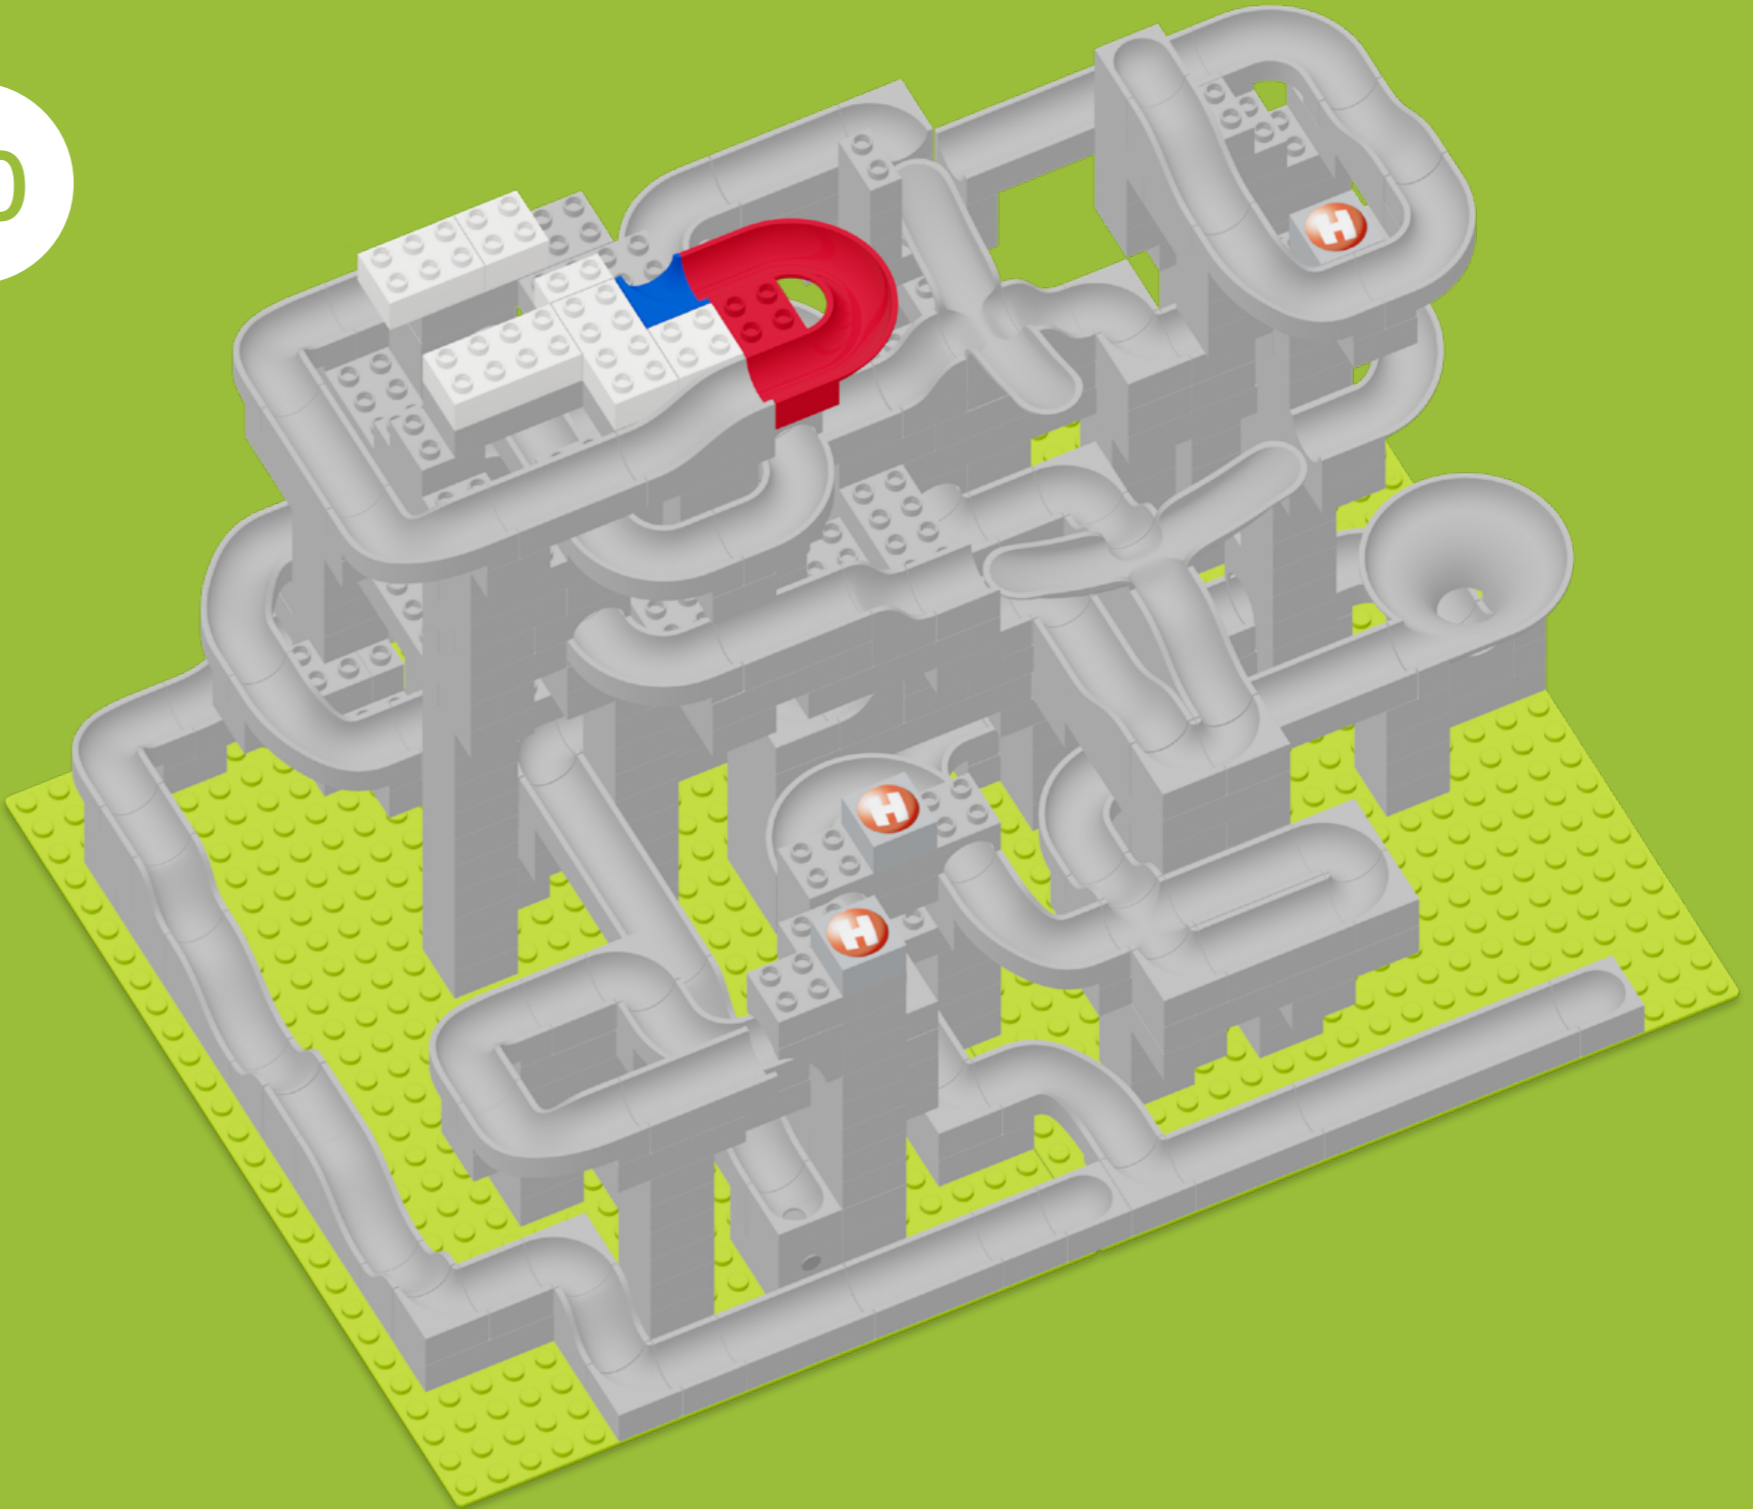

HUBELINO[®]
Kugelbahn

Baukasten
mega
420633-C1

Made in
Germany

7

12

20

25

7 ● 6 ●
7 ● 6 ●