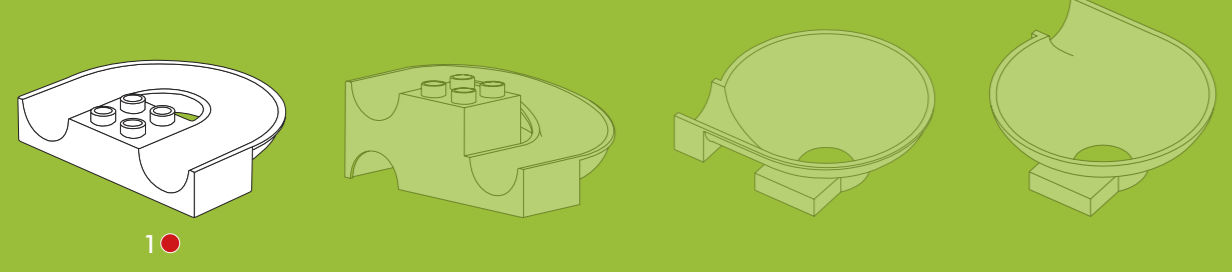

HUBELINO[®]
Kugelbahn

Baukasten
mega
420633-C1

Made in
Germany

7

12

20

25

7 ● 6 ●
7 ● 6 ●