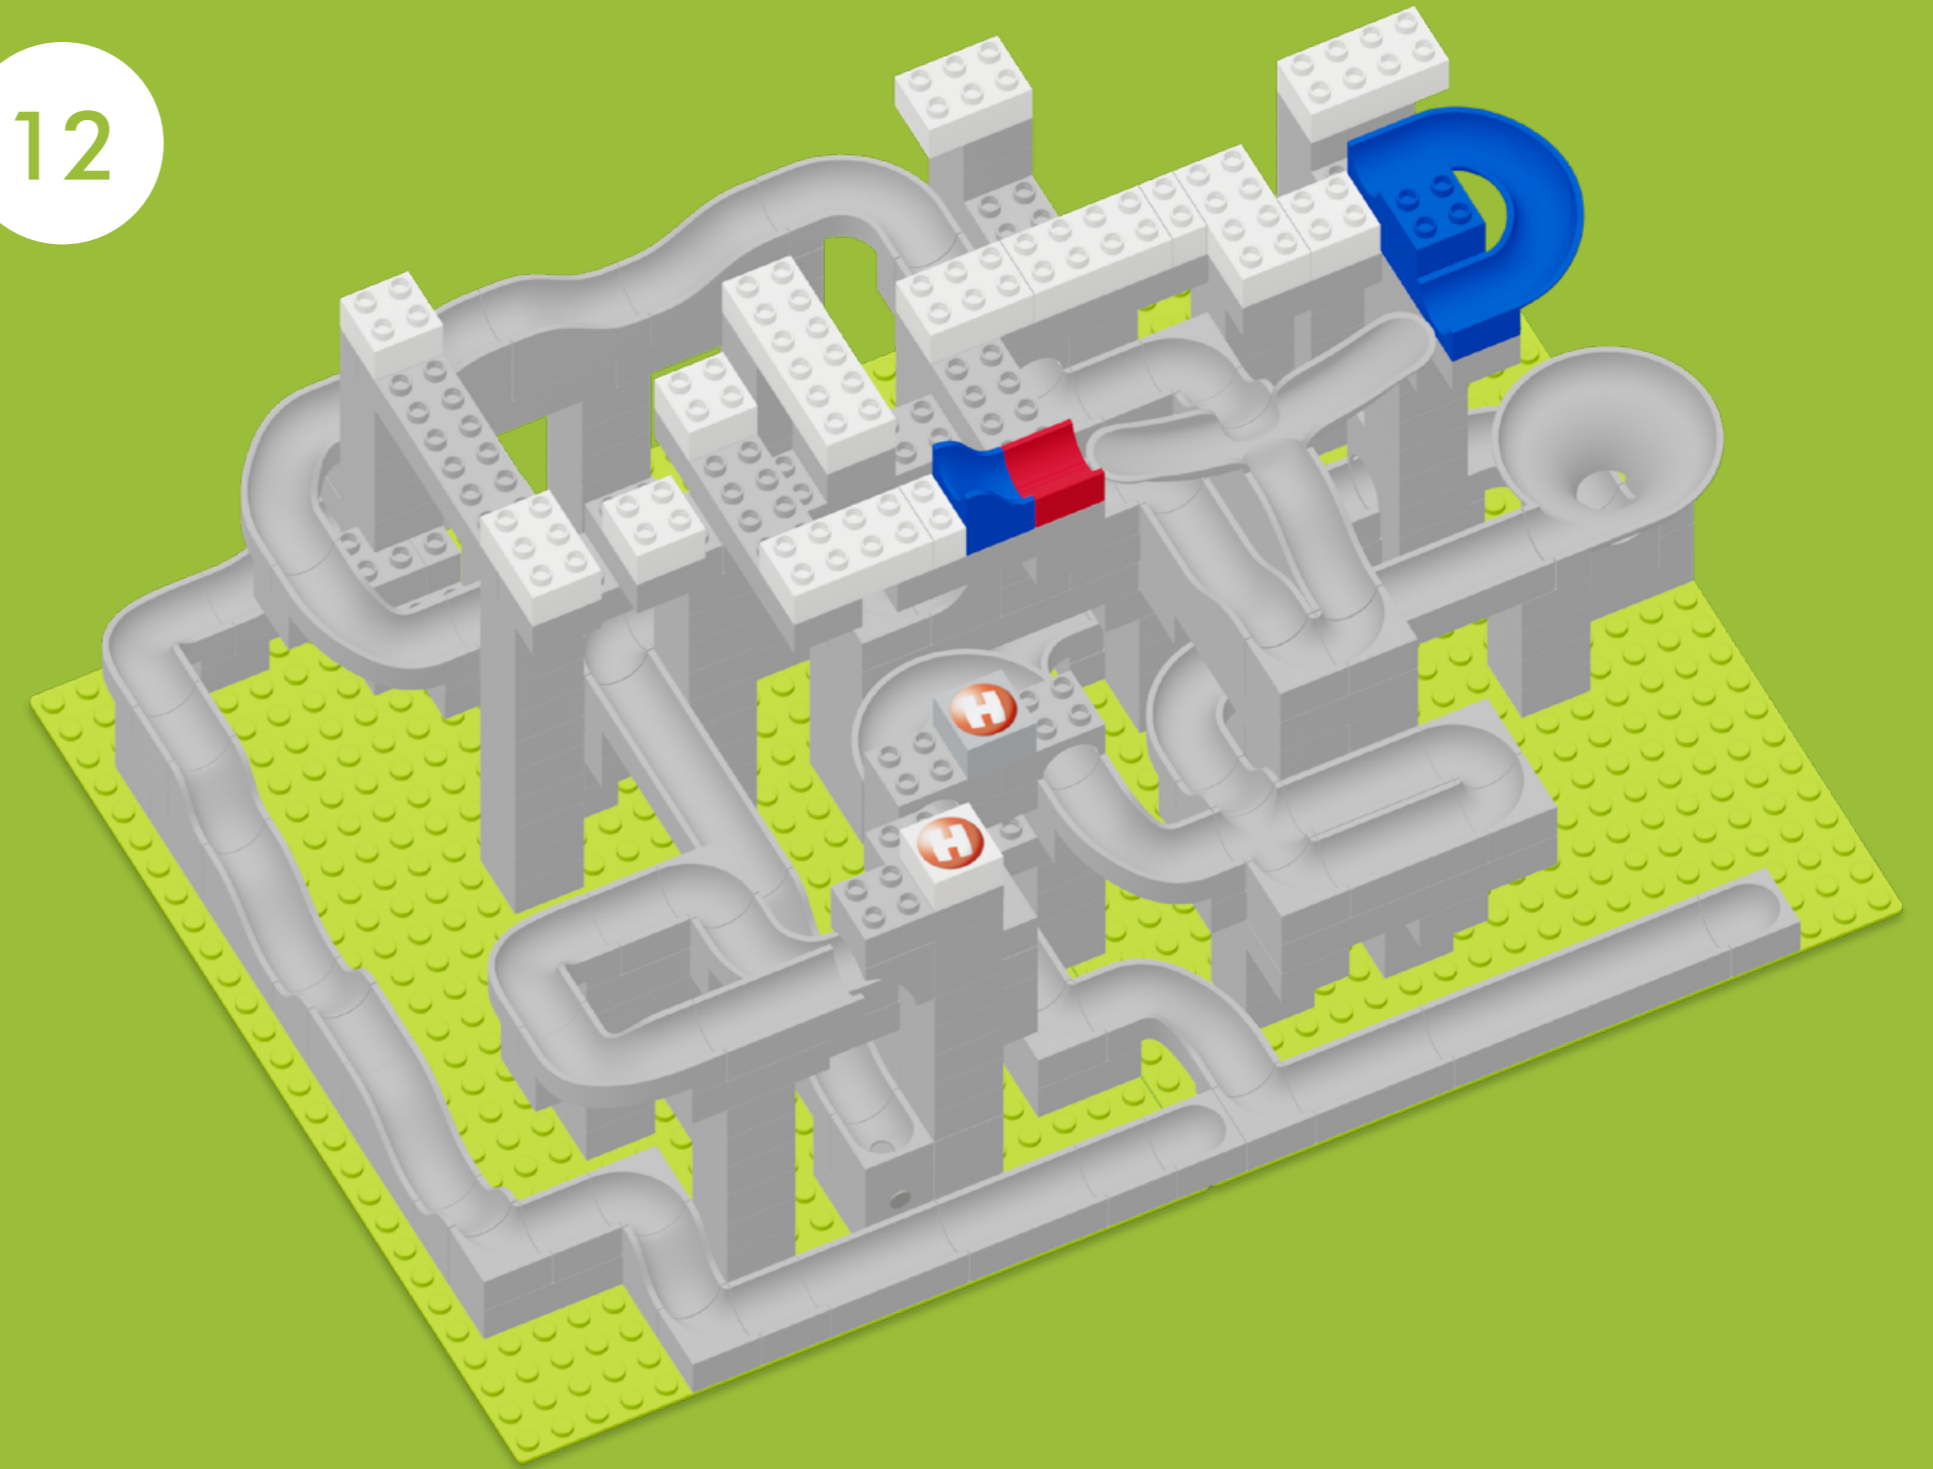

HUBELINO[®]
Kugelbahn

Baukasten
mega
420633-C1

Made in
Germany

7

12

20

25

7 ● 6 ●
7 ● 6 ●