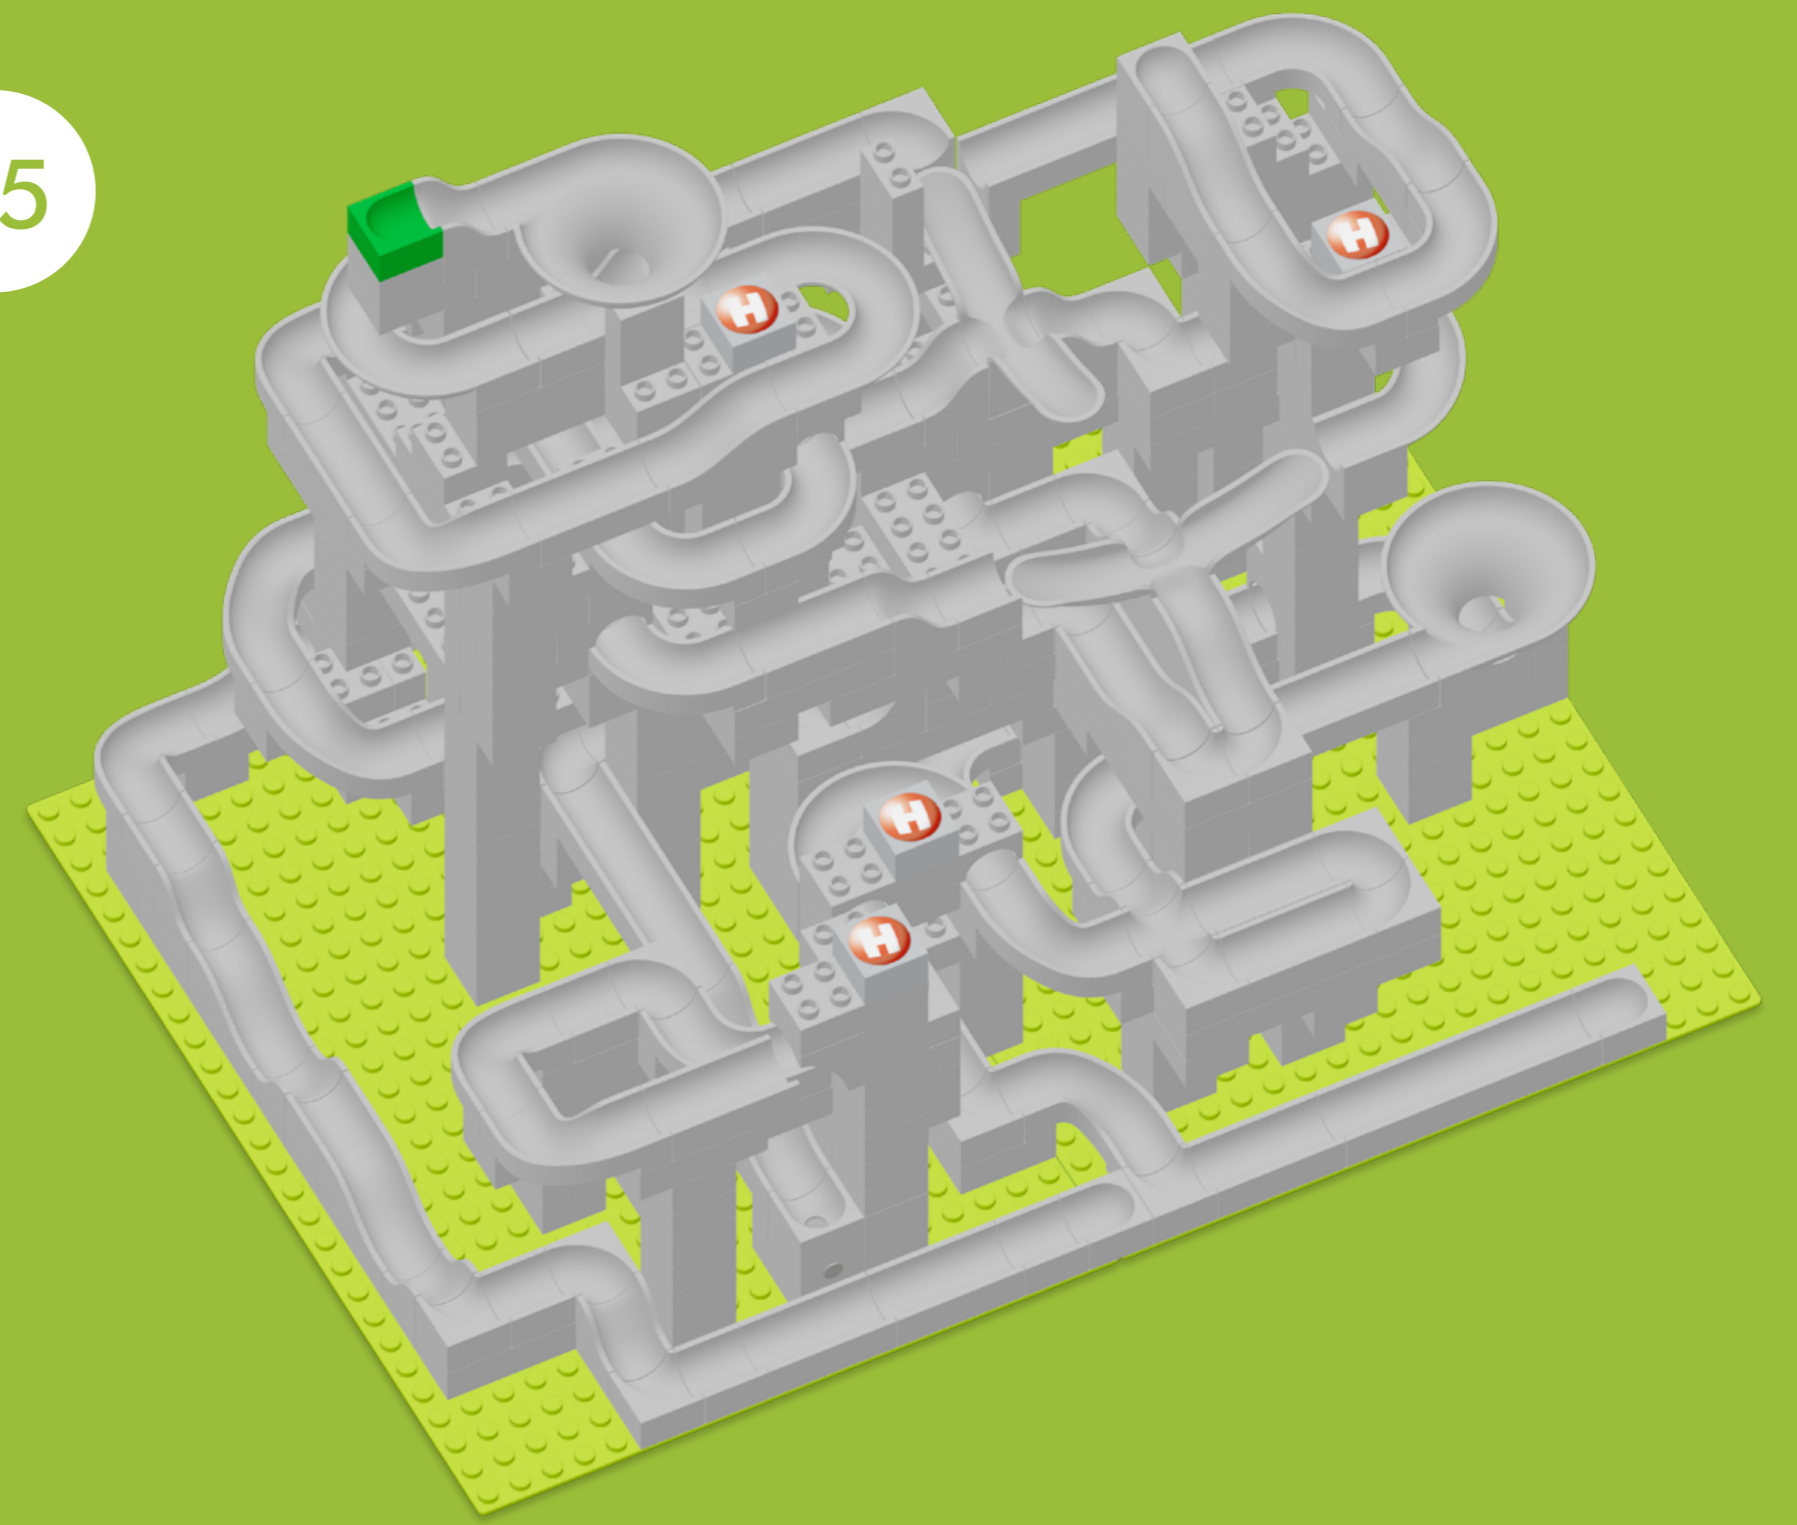

HUBELINO[®]
Kugelbahn

Baukasten
mega
420633-C1

Made in
Germany

7

12

20

25

7 ● 6 ●
7 ● 6 ●