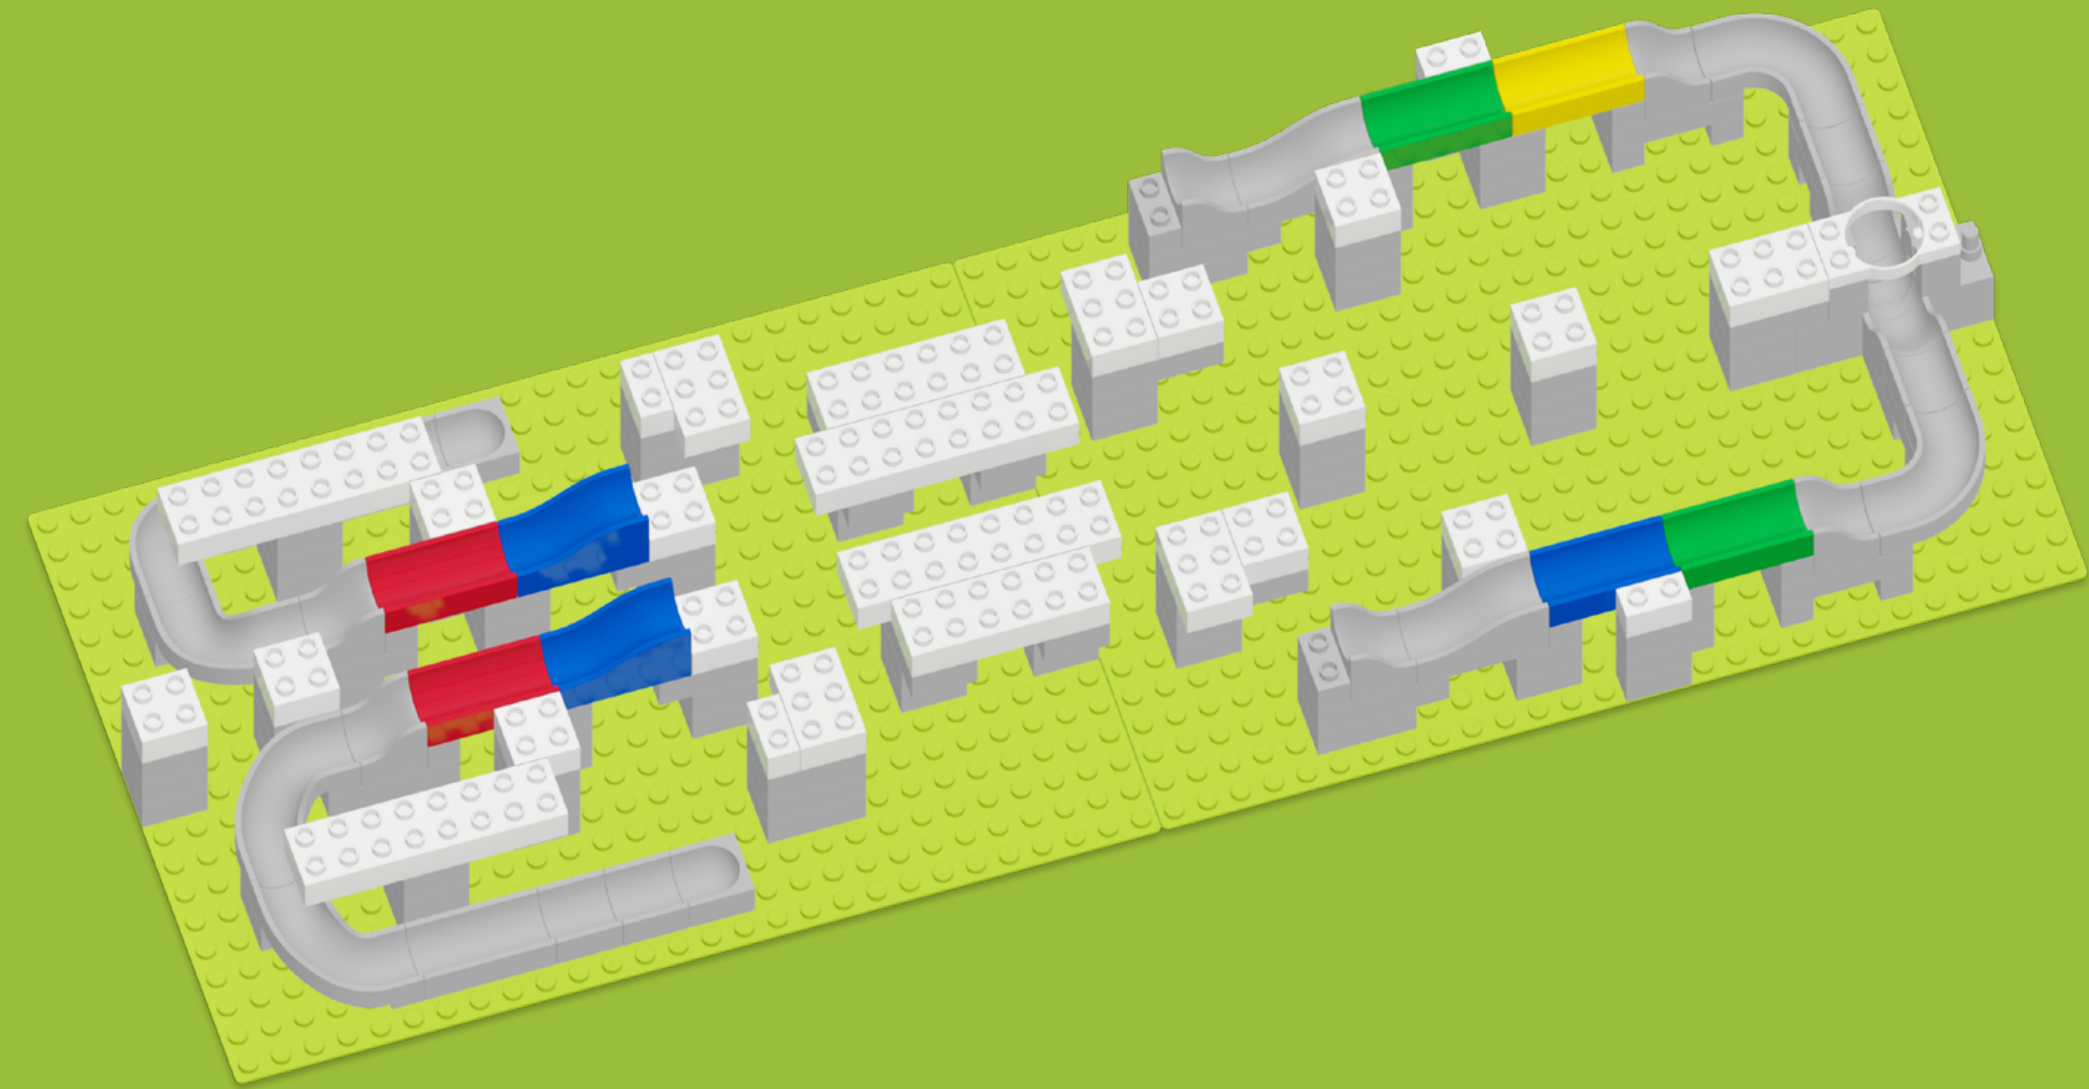

HUBELINO[®]
Kugelbahn

Baukasten
mega
420633-B1

Made in
Germany

66 ● 141 ● 4 ● 51 ● 43 ● 23 ● 23 ● 20 ○

7 ● 6 ●
7 ● 6 ●

7 ● 6 ●
7 ● 6 ● 2 ● 2 ● 5 ● 5 ● 3 ● 4 ● 4 ● 3 ● 2 ● 4 ● 4 ● 4 ● 2 ● 1 ●

4 ● 4 ● 4 ● 4 ● 3 ● 4 ● 2 ● 1 ● 2 ● 1 ● 2 ● 3 ● 3 ● 3 ● 3 ● 2 ● 3 ● 2 ● 2 ●

2 ● 2 ● 1 ● 1 ● 1 ● 1 ● 1 ● 2 ●

1 ● 1 ● 3 ● 1 ●

1

4

5

8

2 ● 6 ● 5 ●

9

4 ● 2 ● 2 ● 2 ● 2 ● 2 ● 2 ●

2 ● 2 ● 2 ●

2 ●

12

22

7 ● 6 ●
7 ● 6 ●

Farb- und Motivänderungen vorbehalten.
Deviations in colours and images reserved.

Made in
Germany