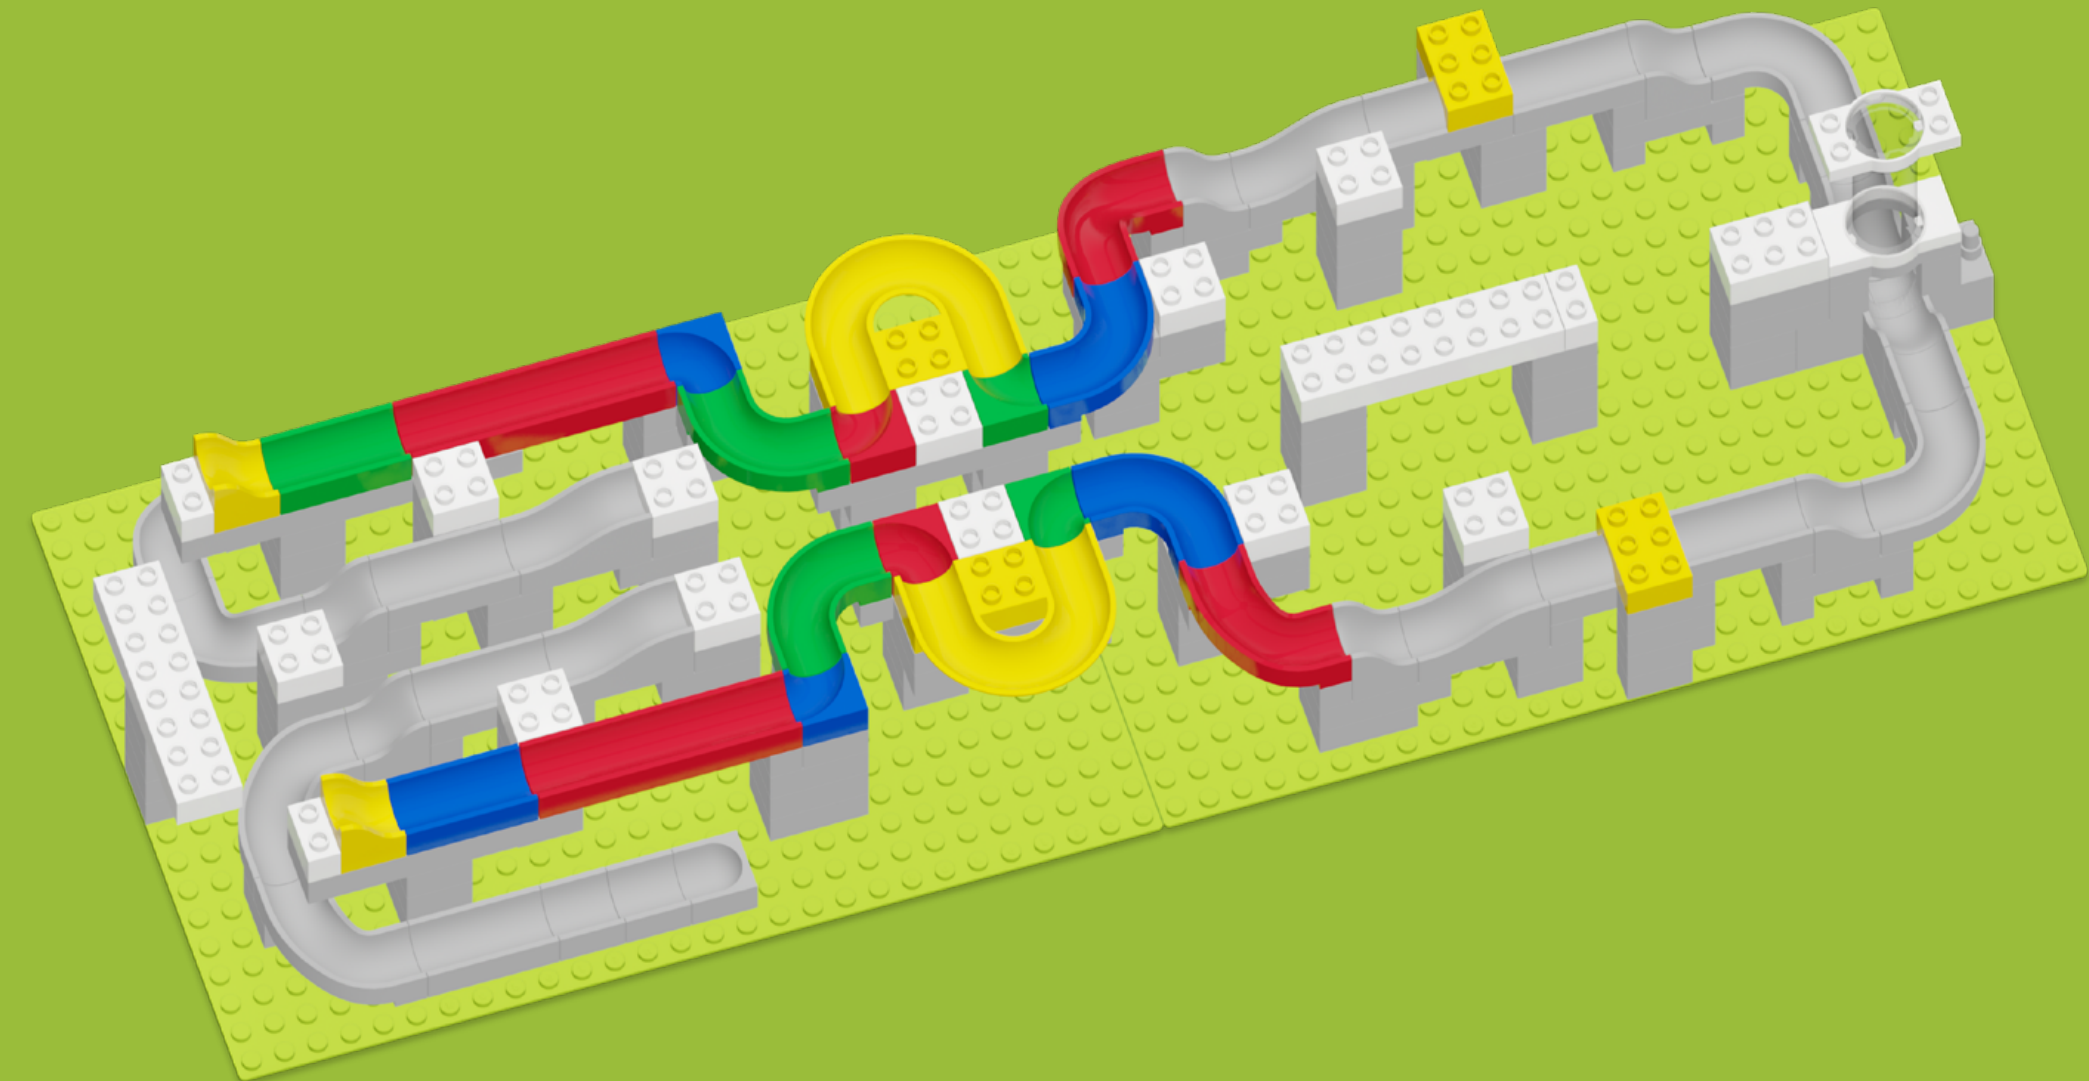

HUBELINO[®]
Kugelbahn

Baukasten
mega
420633-B1

Made in
Germany

66 ● 141 ● 4 ● 51 ● 43 ● 23 ● 23 ● 20 ○

7 ● 6 ●
7 ● 6 ●

7 ● 6 ●
7 ● 6 ● 2 ● 2 ● 5 ● 5 ● 3 ● 4 ● 4 ● 3 ● 2 ● 4 ● 4 ● 4 ● 2 ● 1 ●

4 ● 4 ● 4 ● 4 ● 3 ● 4 ● 2 ● 1 ● 2 ● 1 ● 2 ● 3 ● 3 ● 3 ● 3 ● 2 ● 3 ● 2 ● 2 ●

2 ● 2 ● 1 ● 1 ● 1 ● 1 ● 1 ● 2 ●

1 ● 1 ● 3 ● 1 ●

1

4

5

8

2 ● 6 ● 5 ●

9

4 ● 2 ● 2 ● 2 ● 2 ● 2 ● 2 ●

2 ● 2 ● 2 ●

2 ●

12

22

7 ● 6 ●
7 ● 6 ●

Farb- und Motivänderungen vorbehalten.
Deviations in colours and images reserved.

Made in
Germany