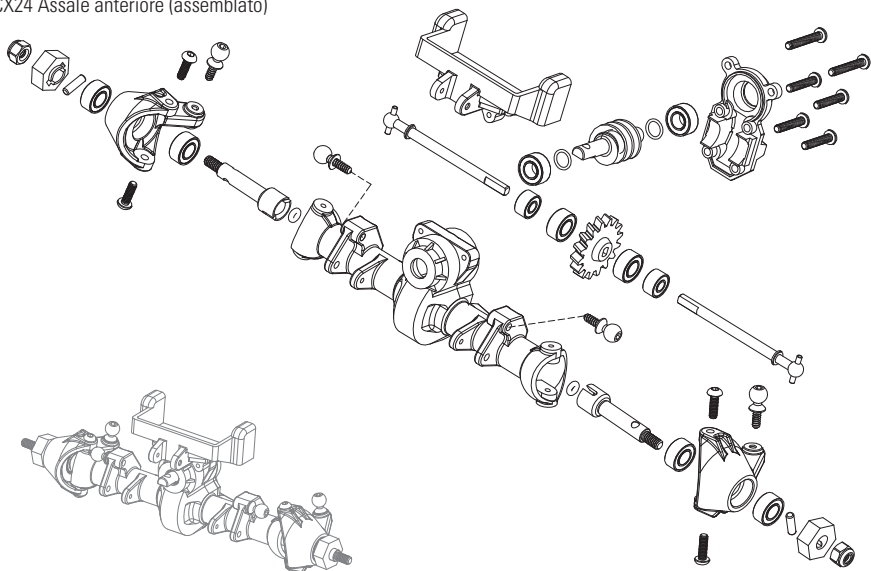

## AXI31608

SCX24 Transmission (assembled)  
SCX24 Getriebe (montiert)  
Transmission SCX24 (assemblée)  
SCX24 Trasmissione (assemblata)

**AXI31609**

SCX24 Front Axle (assembled)

SCX24 Vorderachse (montiert)

Essieu avant SCX24 (assemblé)

SCX24 Assale anteriore (assemblato)

**AXI31610**

SCX24 Rear Axle (assembled)

SCX24 Hinterachse (montiert)

Essieu arrière SCX24 (assemblé)

SCX24 Assale posteriore (assemblato)

**AXI204000**