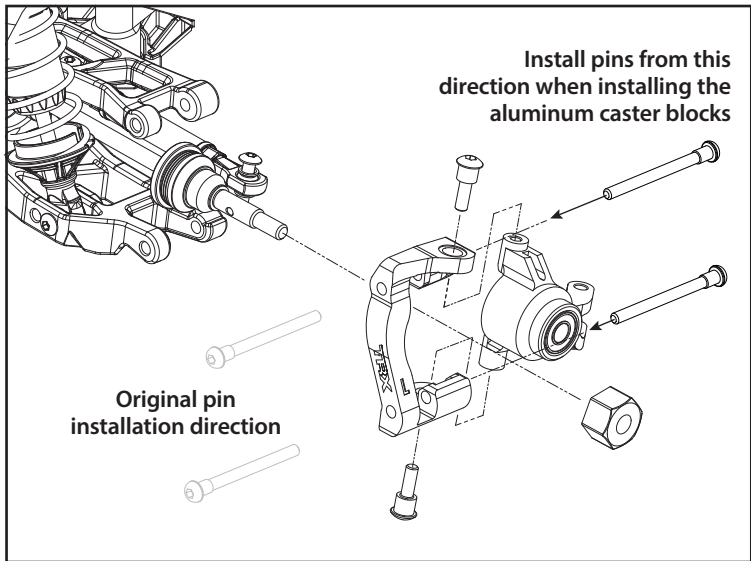

Covers Part #10733-BLUE, 10733-GRAY,
10733-GRN, 10733-ORNG, 10733-RED

Aluminum Caster Blocks Installation Instructions

If you have questions or need technical assistance, call Traxxas at

1-888-TRAXXAS

(1-888-872-9927) (U.S. residents only)