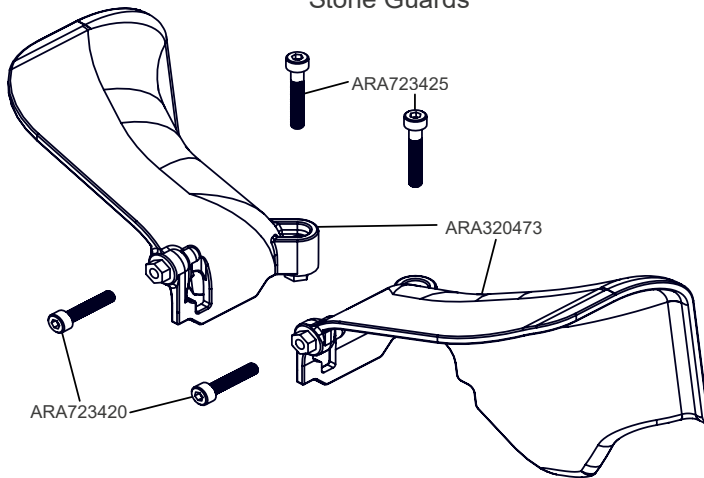

Stone Guards