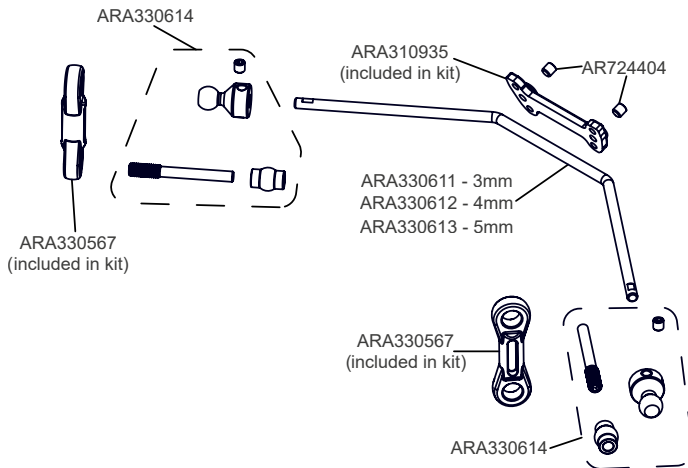

Shocks Stoßdämpfer Amortisseur  
Amortiguador 減震器 ショックアブソーバ

Differential Differential Différentiel  
Diferencial 差动 差動

Optional

Sway Bars

Mod1 Pinions

SAFE-D5  
5mm Bore

- ARA311052 12T
- ARA311053 13T
- ARA310961 14T
- ARA310962 15T
- ARA310963 16T
- ARA310964 17T
- ARA310965 18T
- ARA310966 19T - STD
- ARA310967 20T
- ARA310968 21T
- ARA310969 22T
- ARA310970 23T - INC.
- ARA310971 24T
- ARA310972 25T
- ARA311056 26T
- ARA311057 27T
- ARA311058 28T
- ARA311059 29T
- ARA311060 30T

SAFE-D8  
8mm Bore

- ARA311036 16T
- ARA311037 17T
- ARA311038 18T
- ARA311039 19T
- ARA311040 20T
- ARA311041 21T
- ARA311042 22T
- ARA311043 23T
- ARA311044 24T
- ARA311045 25T
- ARA311046 26T
- ARA311047 27T
- ARA311048 28T
- ARA311049 29T
- ARA311050 30T