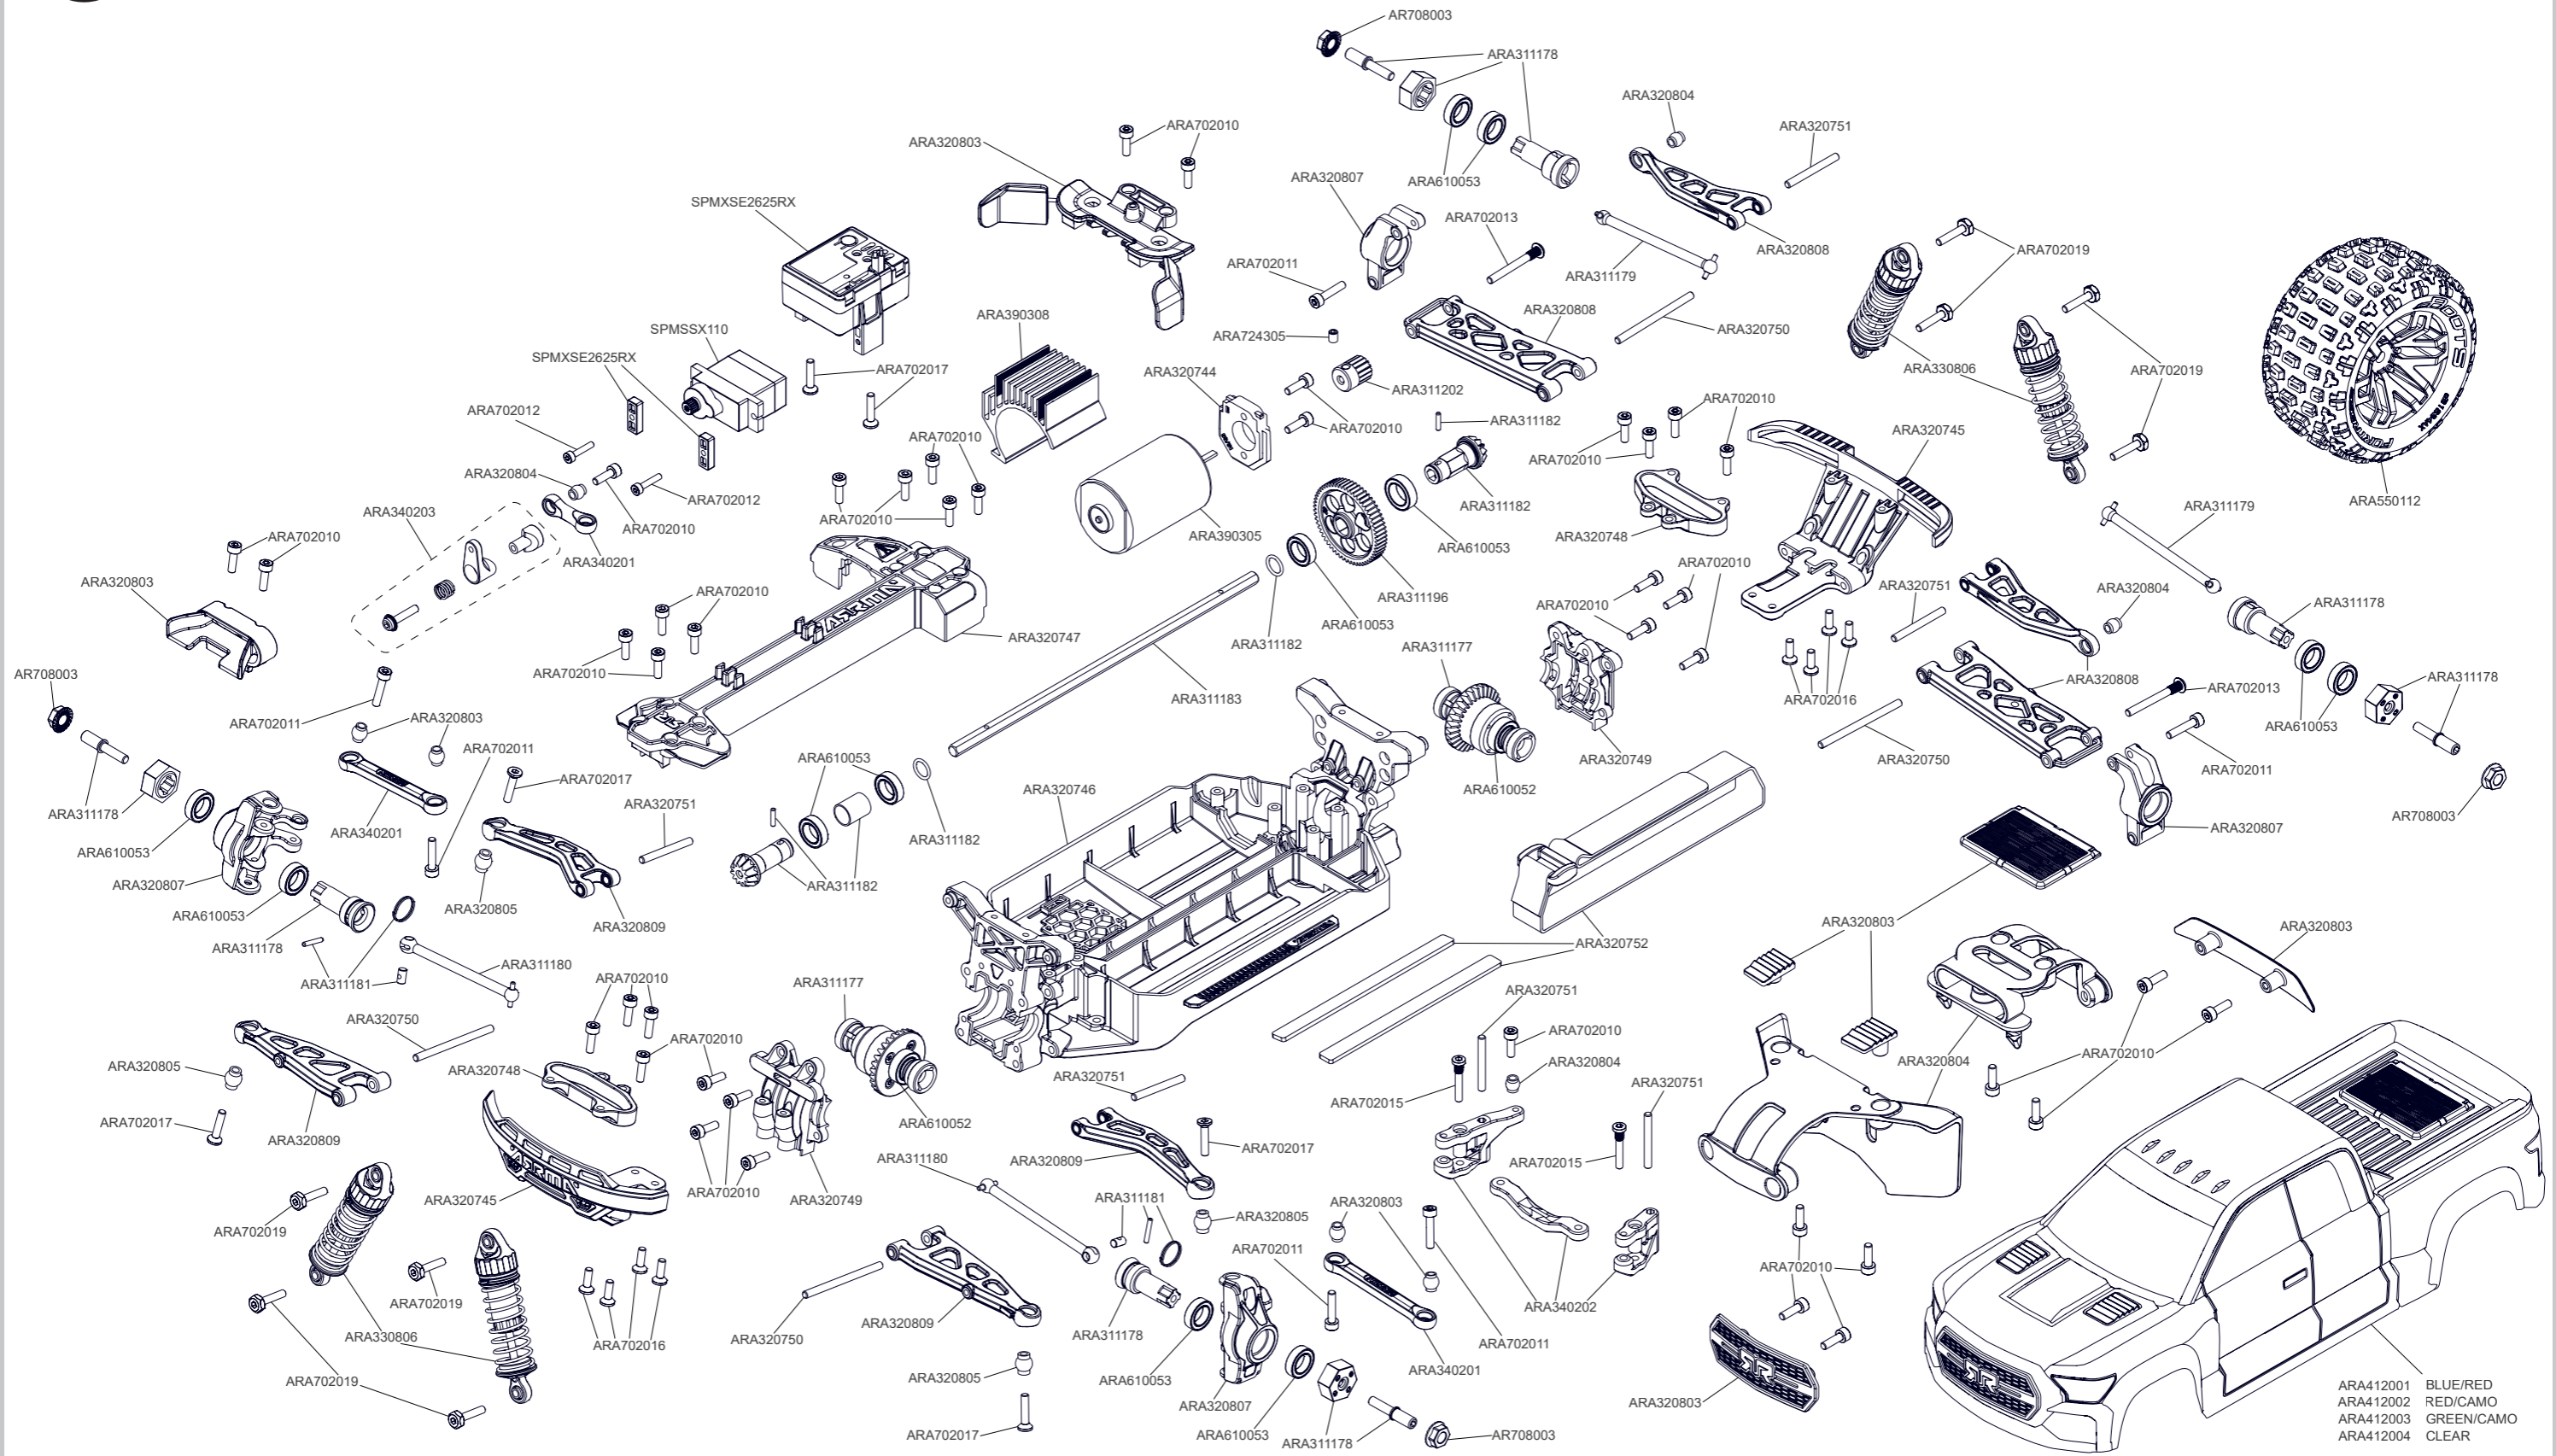

**EXPLODED VIEW EXPLOSIONSANSICHT VUE ÉCLATÉE**

ARA412001 BLUE/RED  
 ARA412002 RED/CAMO  
 ARA412003 GREEN/CAMO  
 ARA412004 CLEAR

ARB100042340 ©2023 Horizon Hobby, LLC. ARRMA RC is a trade name of Horizon Hobby, LLC. ARRMA logo, ARRMA, the ARRMA logo, 380 Mega and GRANITE GROM are trademarks or registered trademarks of Horizon Hobby, LLC. ARRMA, the ARRMA logo, 380 Mega and GRANITE GROM are trademarks or registered trademarks of Horizon Hobby, LLC. All other trademarks, service marks and logos are property of their respective owners.

### How To... Wie... COMMENT...

Change the Pinion / Motor: Wechseln man das Motorzeitel den Motor: Changez le Pignon / Moteur:

Motor Mount Chart Motormontagetabelle Tableau de montage du moteur	Pinion Gear   Ritzel   Pignon
Spur Gear   Stirnradgetriebe   Engrenage droit	59 Tooth A C E G I K M