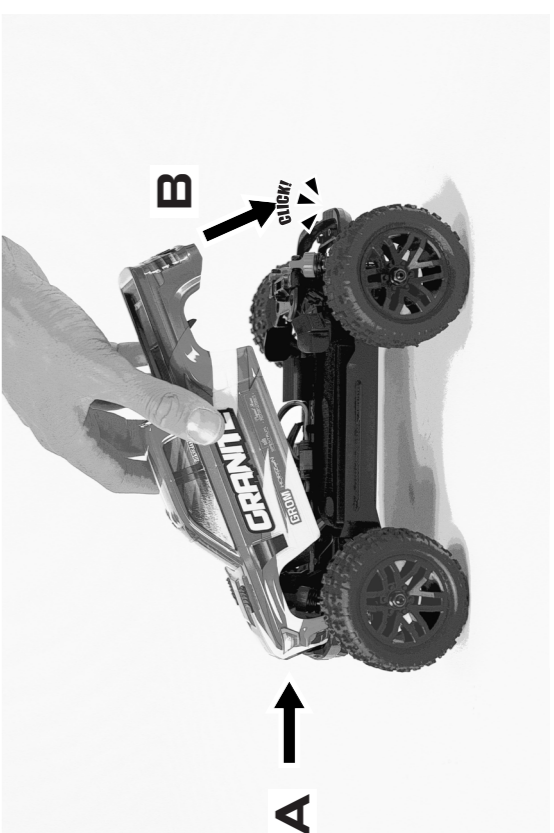

ARB100042340 ©2023 Horizon Hobby, LLC. ARRMA RC is a trade name of Horizon Hobby, LLC. ARRMA logo, ARRMA, the ARRMA logo, 380 Mega and GRANITE GROM are trademarks or registered trademarks of Horizon Hobby, LLC. ARRMA, the ARRMA logo, 380 Mega and GRANITE GROM are trademarks or registered trademarks of Horizon Hobby, LLC. All other trademarks, service marks and logos are property of their respective owners.

ARRMA GRANITE GROM

TECHNICAL PACK! TECHNISCHES PAKET! PACK TECHNIQUE!

How To... Wie... COMMENT...

Remove and install the Body Entfernen und installieren Sie das Gehäuse Retirer et installer le corps

How To... Wie... COMMENT...

Change the Pinion / Motor: Wechseln man das Motorzeitel den Motor: Changez le Pignon / Moteur:

Motor Mount Chart Motormontagetabelle Tableau de montage du moteur	Pinion Gear | Ritzel | Pignon
Spur Gear | Stirnradgetriebe | Engrenage droit	59 Tooth A C E G I K M

ARRA311202	Pinion Gear 16T MOD 0.5 CNC
ARRA311203	Pinion Gear 17T MOD 0.5 CNC
ARRA311204	Pinion Gear 18T MOD 0.5 CNC
ARRA311205	Pinion Gear 19T MOD 0.5 CNC
ARRA311206	Pinion Gear 20T MOD 0.5 CNC
ARRA311207	Pinion Gear 21T MOD 0.5 CNC
ARRA311208	Pinion Gear 22T MOD 0.5 CNC