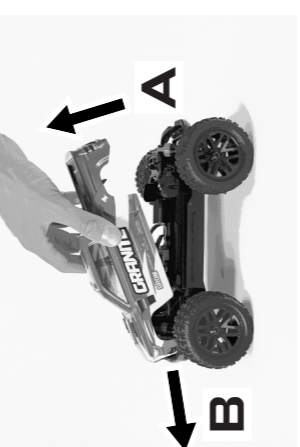

ARB100042340 ©2023 Horizon Hobby, LLC. ARRMA RC is a trade name of Horizon Hobby, LLC. ARRMA logo, ARRMA, the ARRMA logo, 380 Mega and GRANITE GROM are trademarks or registered trademarks of Horizon Hobby, LLC. ARRMA, the ARRMA logo, 380 Mega and GRANITE GROM are trademarks or registered trademarks of Horizon Hobby, LLC. All other trademarks, service marks and logos are property of their respective owners.

ARRMA GRANITE GROM

TECHNICAL PACK! TECHNISCHES PAKET! PACK TECHNIQUE!

How To... Wie... COMMENT...

Remove and install the Body Entfernen und installieren Sie das Gehäuse Retirer et installer le corps

How To... Wie... COMMENT...

Change the Pinion / Motor: Wechseln man das Motorzeitel den Motor: Changez le Pignon / Moteur:

Motor Mount Chart Motormontagetabelle Tableau de montage du moteur	Pinion Gear | Ritzel | Pignon
Spur Gear | Stirnradgetriebe | Engrenage droit	59 Tooth A C E G I K M

ARRA311202	Pinion Gear 16T MOD 0.5 CNC
ARRA311203	Pinion Gear 17T MOD 0.5 CNC
ARRA311204	Pinion Gear 18T MOD 0.5 CNC
ARRA311205	Pinion Gear 19T MOD 0.5 CNC
ARRA311206	Pinion Gear 20T MOD 0.5 CNC
ARRA311207	Pinion Gear 21T MOD 0.5 CNC
ARRA311208	Pinion Gear 22T MOD 0.5 CNC