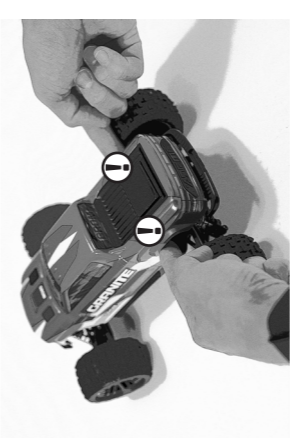

ARB100042340 ©2023 Horizon Hobby, LLC. ARRMA RC is a trade name of Horizon Hobby, LLC. ARRMA logo, ARRMA, the ARRMA logo, 380 Mega and GRANITE GROM are trademarks or registered trademarks of Horizon Hobby, LLC. ARRMA, the ARRMA logo, 380 Mega and GRANITE GROM are trademarks or registered trademarks of Horizon Hobby, LLC. All other trademarks, service marks and logos are property of their respective owners.

ARRMA GRANITE GROM

TECHNICAL PACK! TECHNISCHES PAKET! PACK TECHNIQUE!

How To... Wie... COMMENT...

Remove and install the Body Entfernen und installieren Sie das Gehäuse Retirer et installer le corps

How To... Wie... COMMENT...

Change the Pinion / Motor: Wechseln man das Motorzeitel den Motor: Changez le Pignon / Moteur:

Motor Mount Chart Motormontagetabelle Tableau de montage du moteur	Pinion Gear | Ritzel | Pignon
Spur Gear | Stirnradgetriebe | Engrenage droit	59 Tooth A C E G I K M

ARRA311202	Pinion Gear 16T MOD 0.5 CNC
ARRA311203	Pinion Gear 17T MOD 0.5 CNC
ARRA311204	Pinion Gear 18T MOD 0.5 CNC
ARRA311205	Pinion Gear 19T MOD 0.5 CNC
ARRA311206	Pinion Gear 20T MOD 0.5 CNC
ARRA311207	Pinion Gear 21T MOD 0.5 CNC
ARRA311208	Pinion Gear 22T MOD 0.5 CNC