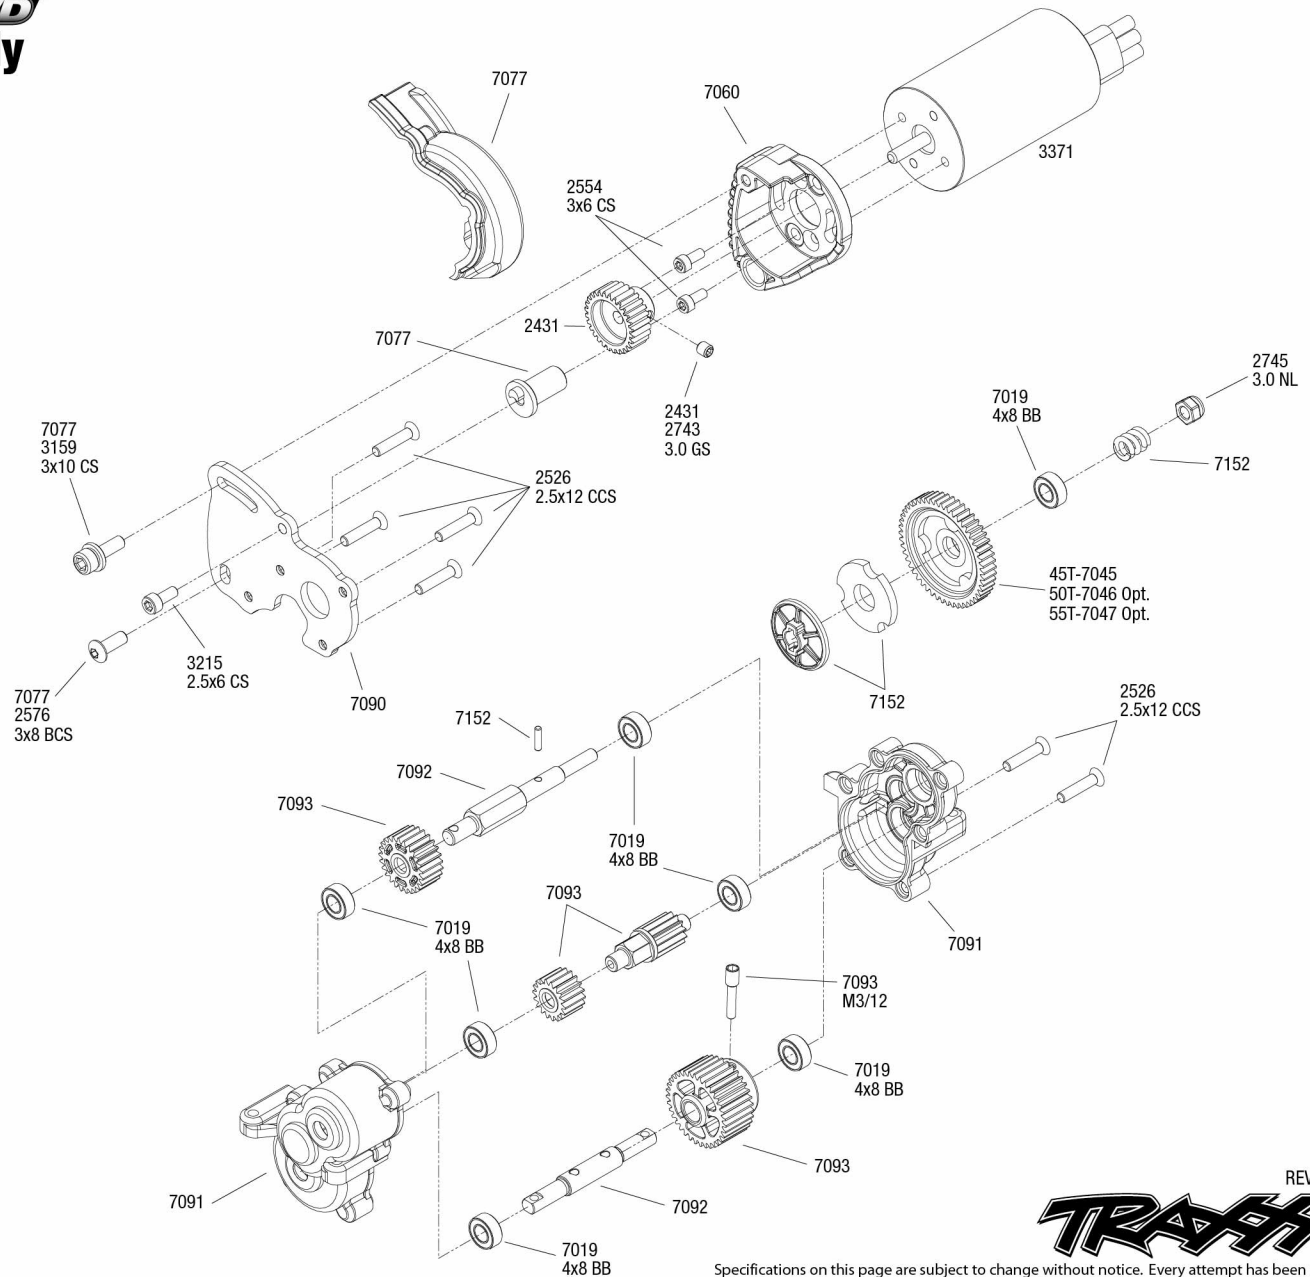

REV 110805-R00

Driveshaft Assembly

Specifications on this page are subject to change without notice.
Every attempt has been made to ensure the accuracy of this drawing, however Traxxas cannot be held responsible for typographical or other errors. See Parts List for a complete listing of optional accessories.

Transmission Assembly

See Parts List for a complete listing of optional accessories.