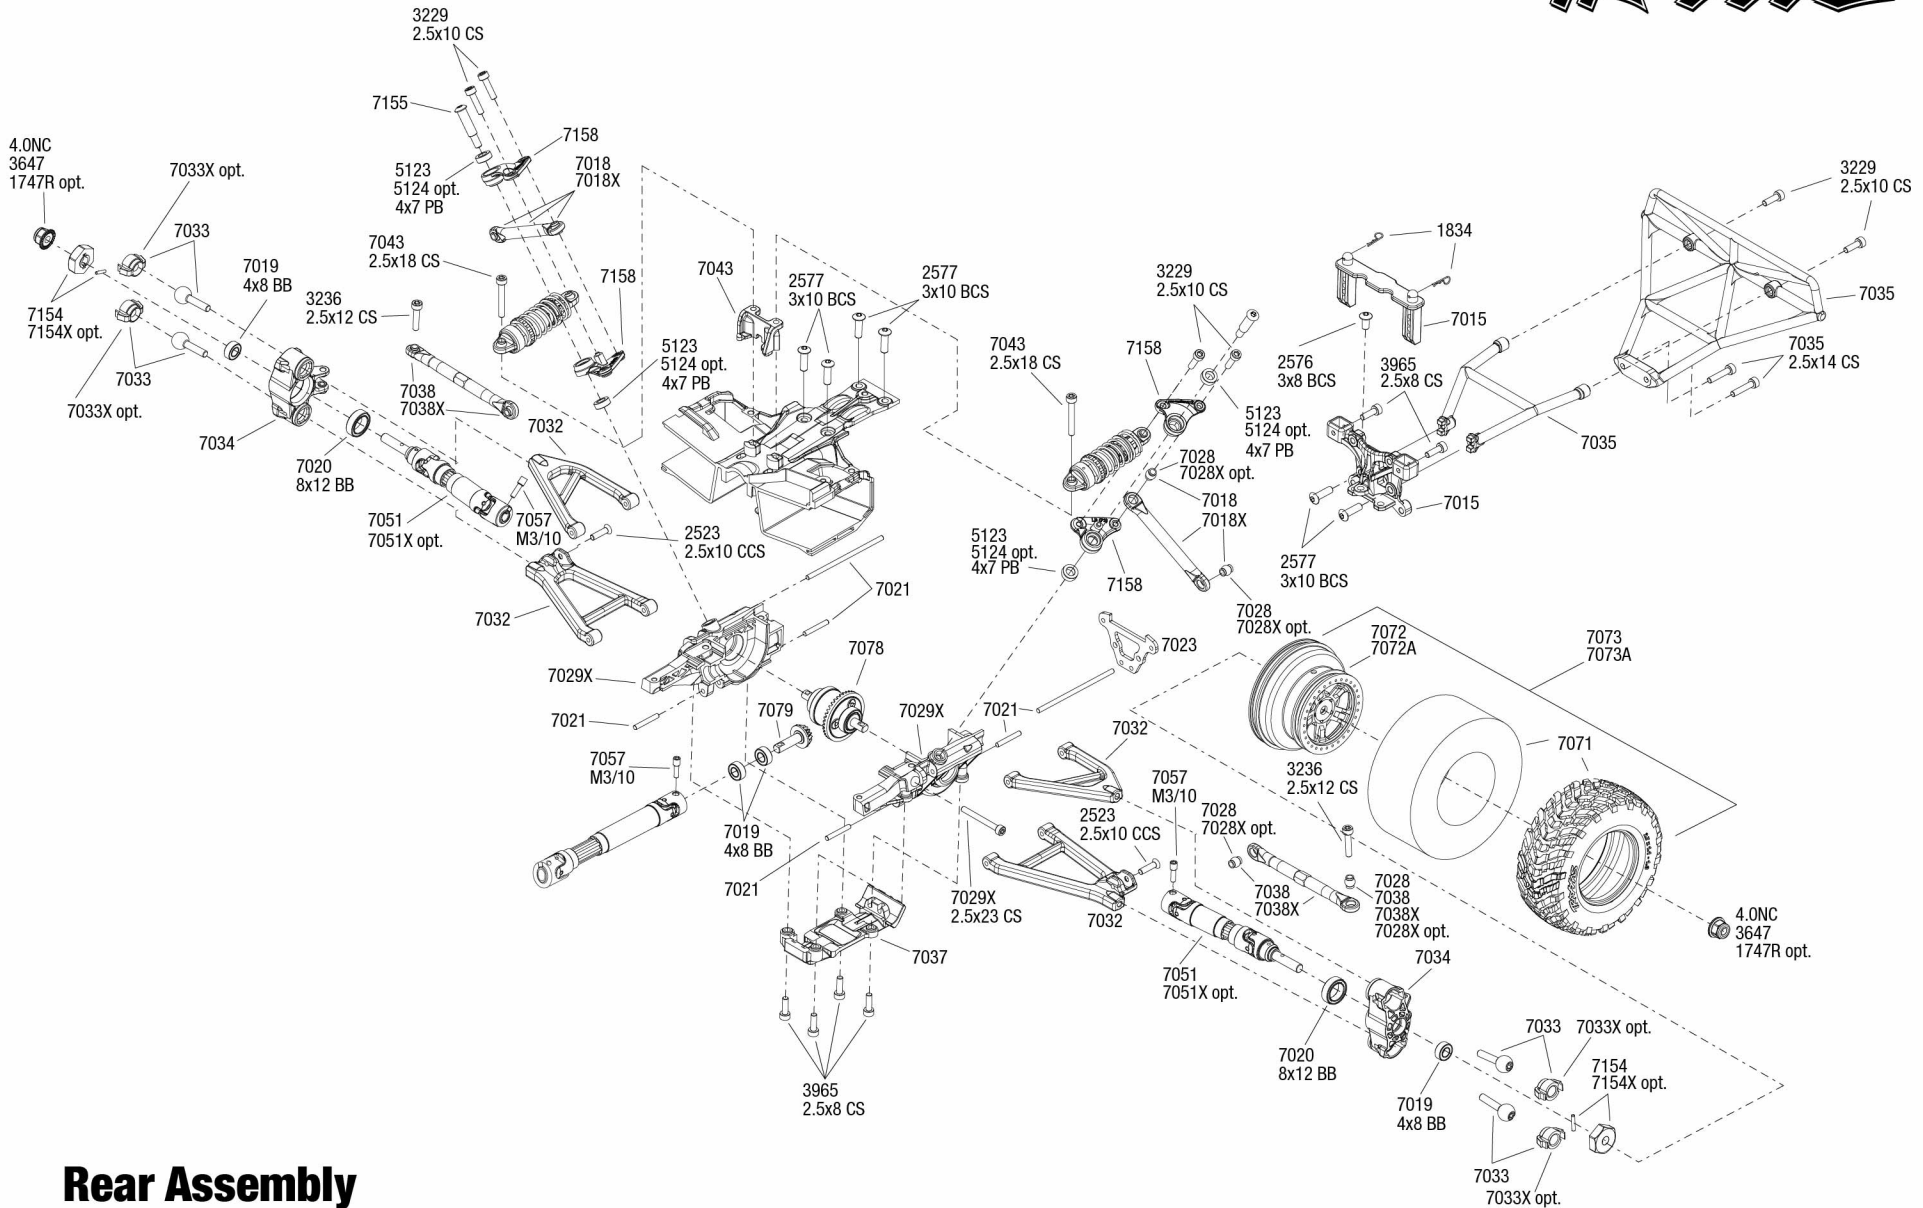

REV 110805-R00
 Specifications on this page are subject to change without notice.
 Every attempt has been made to ensure the accuracy of this drawing,
 however Traxxas cannot be held responsible for typographical or other errors.

See Parts List for a complete
 listing of optional accessories.

Rear Assembly

See Parts List for a complete listing of optional accessories.

Specifications on this page are subject to change without notice. Every attempt has been made to ensure the accuracy of this drawing, however Traxxas cannot be held responsible for typographical or other errors.

REV 110805-R00

Driveshaft Assembly

Specifications on this page are subject to change without notice.
Every attempt has been made to ensure the accuracy of this drawing, however Traxxas cannot be held responsible for typographical or other errors. See Parts List for a complete listing of optional accessories.

Transmission Assembly

See Parts List for a complete listing of optional accessories.