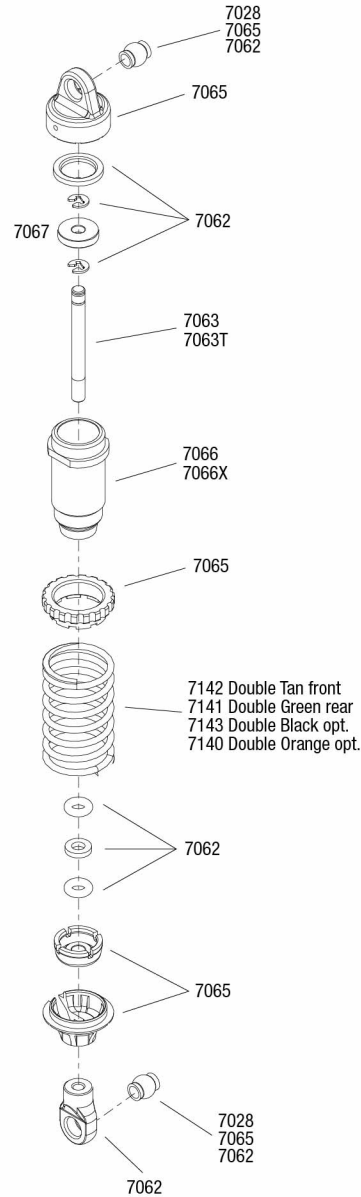

REV 110805-R00
 Specifications on this page are subject to change without notice.
 Every attempt has been made to ensure the accuracy of this drawing,
 however Traxxas cannot be held responsible for typographical or other errors.

See Parts List for a complete
 listing of optional accessories.

Rear Assembly

See Parts List for a complete listing of optional accessories.

Specifications on this page are subject to change without notice. Every attempt has been made to ensure the accuracy of this drawing, however Traxxas cannot be held responsible for typographical or other errors.

REV 110805-R00

Driveshaft Assembly

Specifications on this page are subject to change without notice.
Every attempt has been made to ensure the accuracy of this drawing, however Traxxas cannot be held responsible for typographical or other errors. See Parts List for a complete listing of optional accessories.

Transmission Assembly

See Parts List for a complete listing of optional accessories.