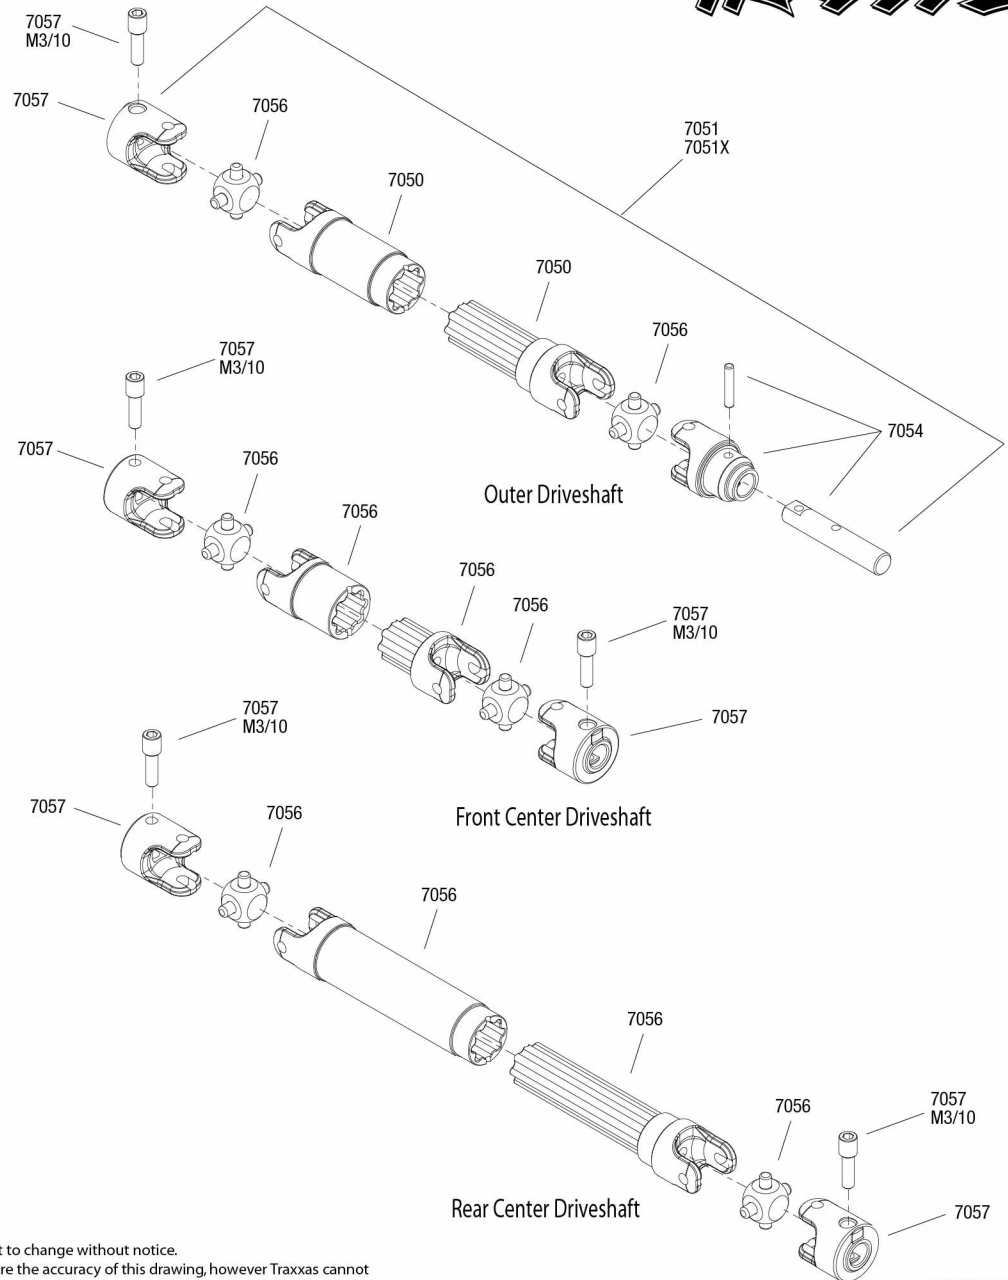

REV 110805-R00
 Specifications on this page are subject to change without notice.
 Every attempt has been made to ensure the accuracy of this drawing,
 however Traxxas cannot be held responsible for typographical or other errors.

See Parts List for a complete
 listing of optional accessories.

Rear Assembly

See Parts List for a complete listing of optional accessories.

Specifications on this page are subject to change without notice. Every attempt has been made to ensure the accuracy of this drawing, however Traxxas cannot be held responsible for typographical or other errors.

REV 110805-R00

Driveshaft Assembly

Specifications on this page are subject to change without notice.
Every attempt has been made to ensure the accuracy of this drawing, however Traxxas cannot be held responsible for typographical or other errors. See Parts List for a complete listing of optional accessories.

Transmission Assembly

See Parts List for a complete listing of optional accessories.