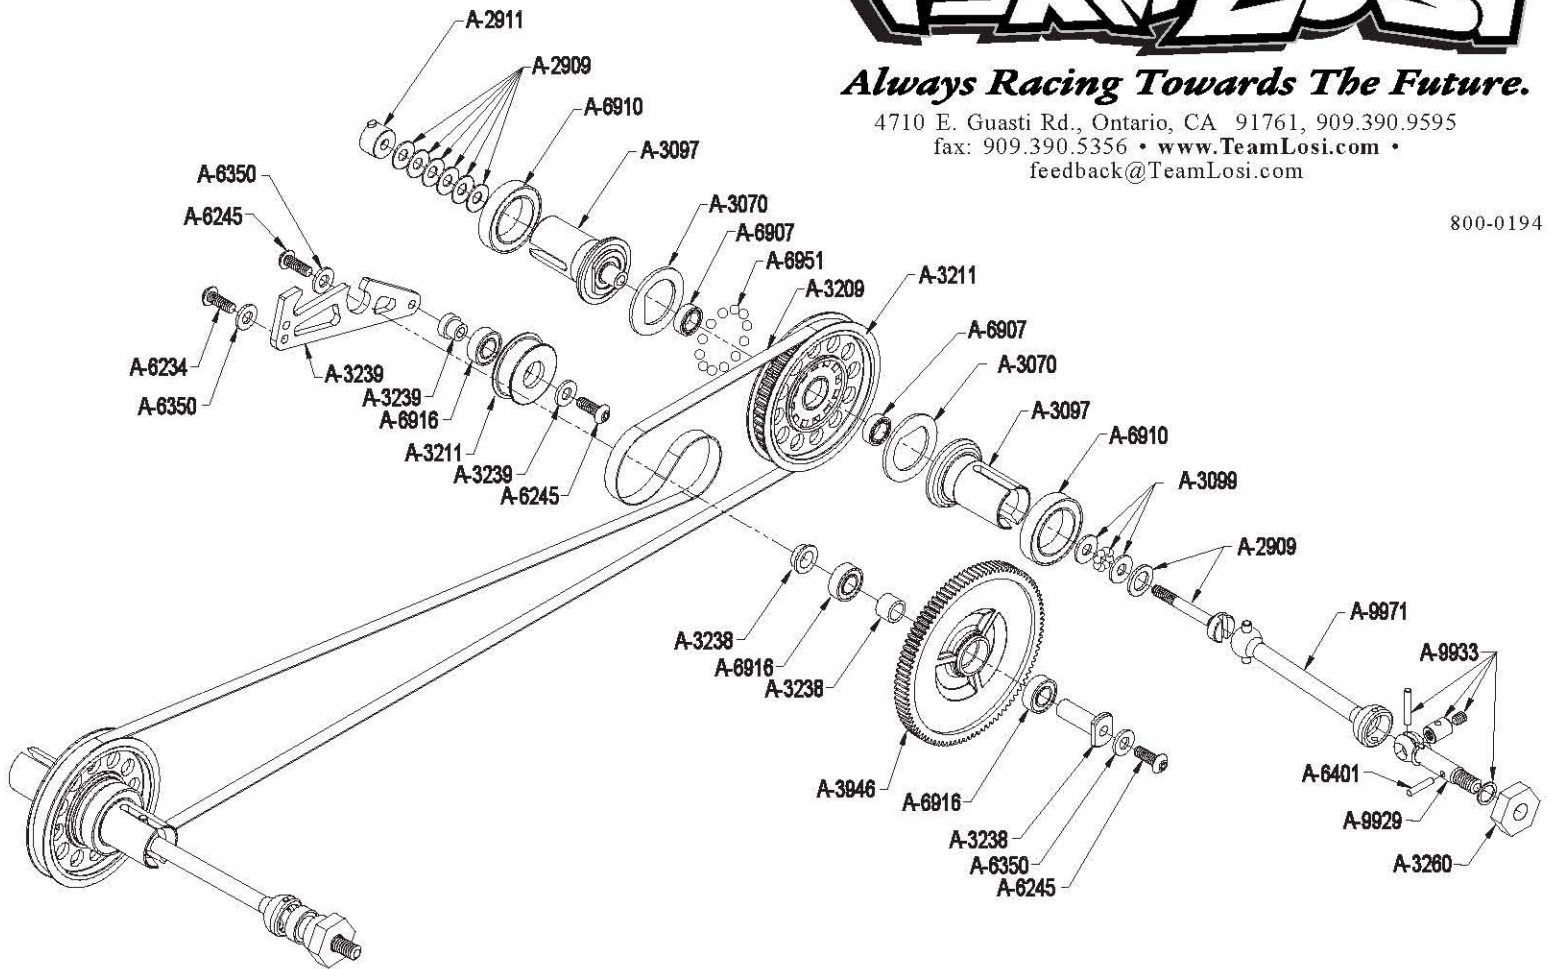

### Tuning Parts For the XXX-S Sedan

A-1208	Front Shock Tower (XXX-S).....
A-1214	Front Suspension Arms(XXX-S) .....
A-1224	Front Spindles & Carriers (XXX-S) .....
A-2201	Rear Shock Tower (XXX-S) .....
A-2221	Rear Suspension Arms (XXX-S).....
A-2226	Rear Hub Carriers (XXX-S).....
A-2230	Rear Inner Pivot Support Set (XXX-S) .....
A-3245	One-Way Assembly (XXX-S) .....
A-3246	One-Way Outdrive Cup w/Drive Pin .....
A-3247	One-Way Hub w/One-Way Ball Bearing (Left) .....
A-3248	One-Way Hub w/One-Way Ball Bearing (Right) .....
A-3944	86T/48P Spur w/Drive Pulley (XXX-S) .....
A-3945	88T, 48P Spur w/Drive Pulley (XXX-S).....
A-3950	108T 64-Pitch Spur w/Drive Pulley (XXX-S) .....
A-3952	118T 64-Pitch Spur w/Drive Pulley (XXX-S) .....
A-3954	128T 64-Pitch Spur w/Drive Pulley (XXX-S) .....
A-4206	Main Chassis (XXX-S) .....
A-4212	Chassis Bottom Cover & Steering Tunnel .....
A-4213	Front & Rear Diff Cover (XXX-S) .....
A-4237	Xtra-Rigid Front & Rear Bumper Set (XXX-S/G+) .....
A-4240	Battery Strap & Droop Gauge (XXX-S).....
A-5043	Teflon Shock Pistons #60 (Natural).....
A-5045	Teflon Shock Pistons #57 (Black) .....
A-5046	Teflon Shock Pistons #56 (Red) .....
A-5047	Teflon Shock Pistons #55 (Orange) .....
A-5048	Teflon Shock Pistons #54 (Blue).....
A-5050	Shock Spacer Set .....
A-5110	1" Spring 25.0 Rate (Black) .....
A-5117	1.15" Spring 7.6 Rate (White).....
A-5118	1.15" Spring 8.6 Rate (Orange) .....
A-5119	1.15" Spring 9.6 Rate (Yellow) .....