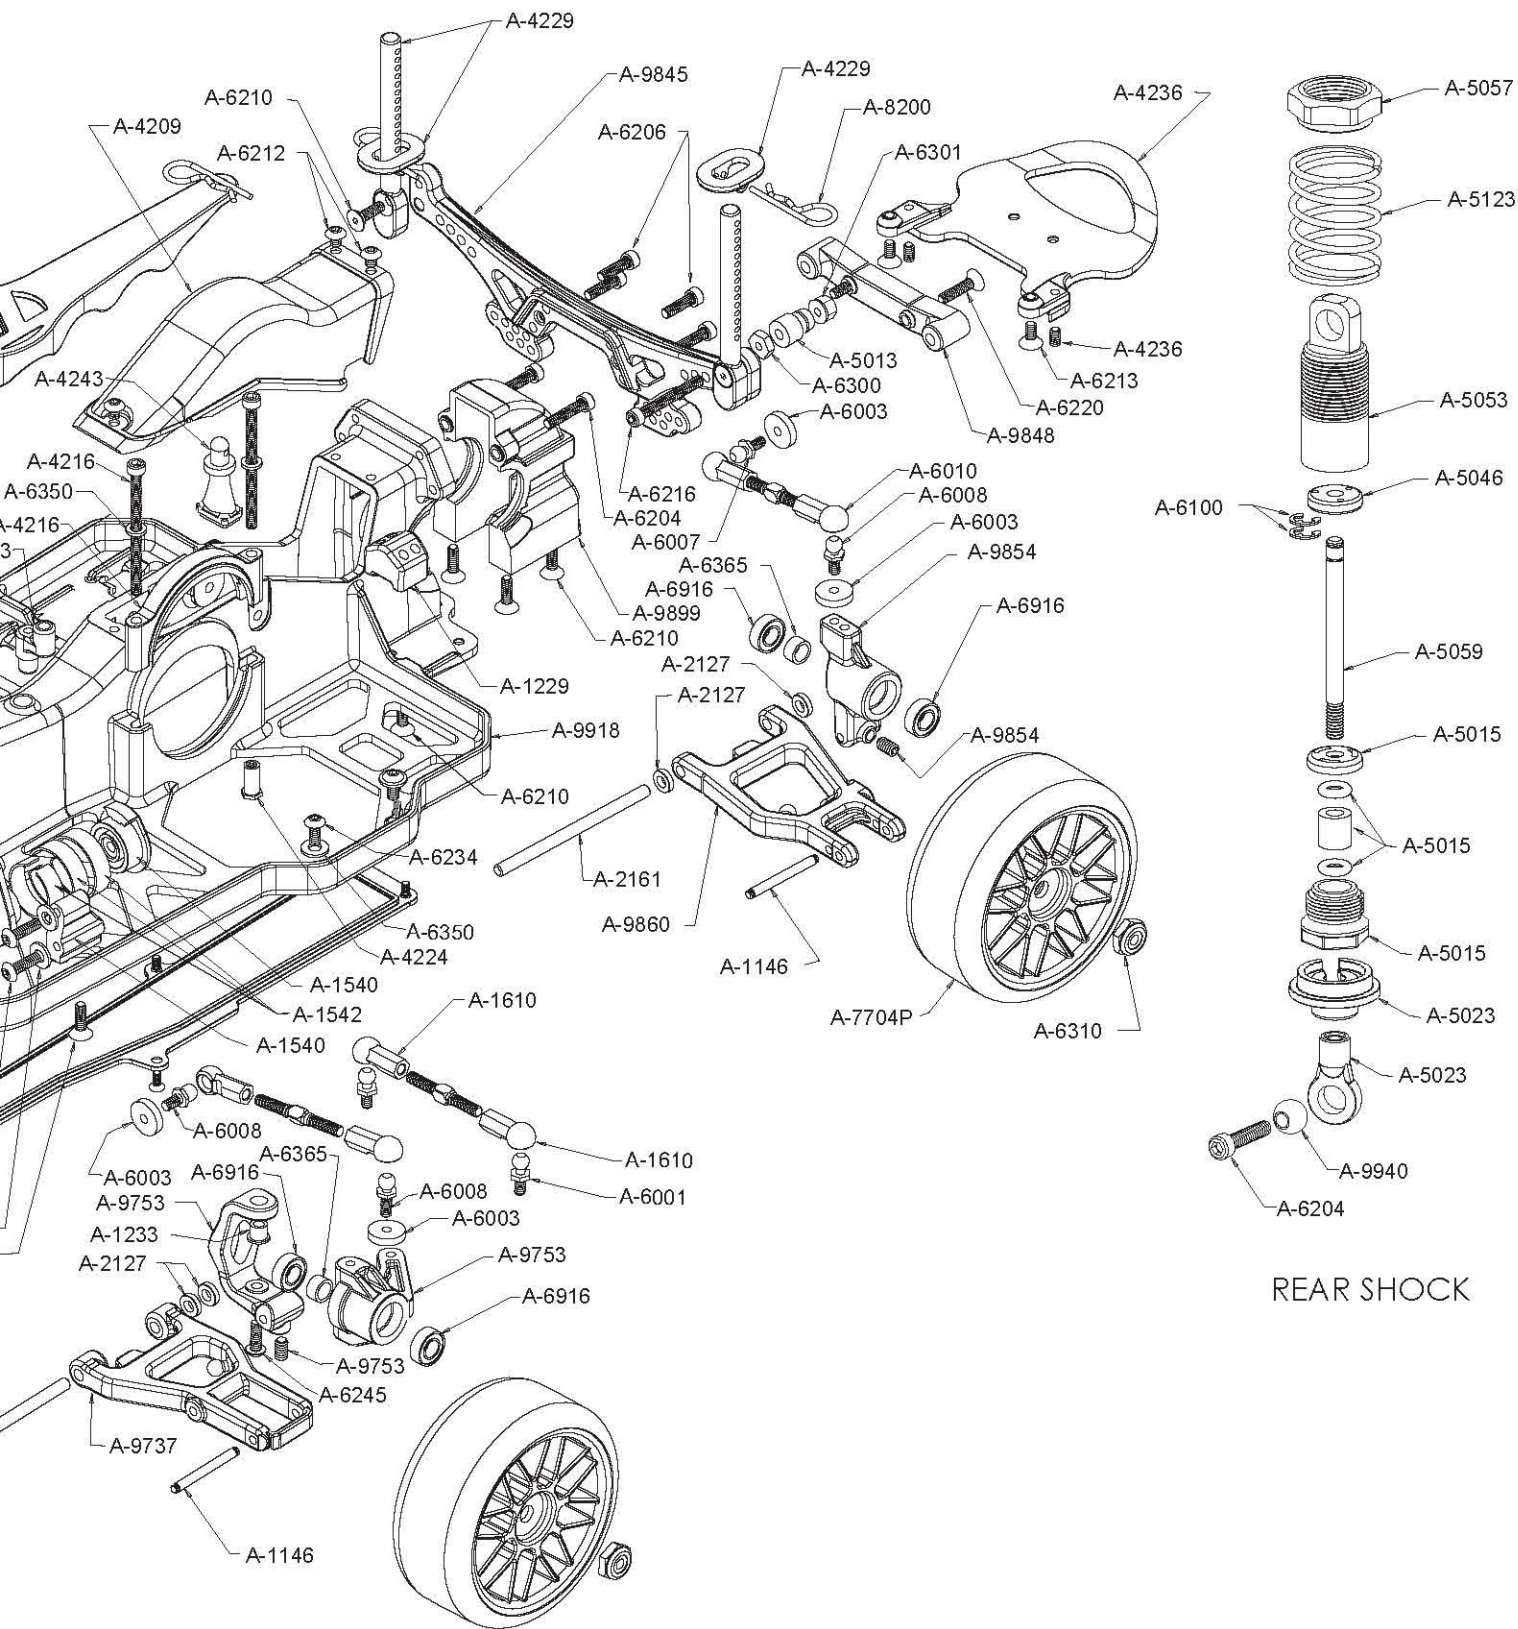

REAR SHOCK

- A-9845 Graphite Rear Shock Tower (XXX-S/G+) .....
- A-9848 Graphite Rear Pivot Support Set (XXX-S) .....
- A-9854 Graphite Offset Rear Hubs (XXX-S/G+) .....
- A-9860 Graphite Rear Suspension Arms (XXX-S/G+) .....
- A-9897 Graphite Rear Bottom Cover & Steering Tunnel .....
- A-9898 Graphite Battery Strap & Droop Gauge .....
- A-9899 Graphite Front & Rear Diff Cover (XXX-S) .....
- A-9918 Graphite Main Chassis (XXX-S) .....
- A-9929 Aluminum CVD's Front or Rear (XXX-S) .....
- A-9933 MIP CVD Rebuild Kit .....
- A-9940 Aluminum Suspension Balls-Hard Anodized (4) .....
- A-9971 CVD Aluminum Drive Shaft (XXX-S/G+) .....