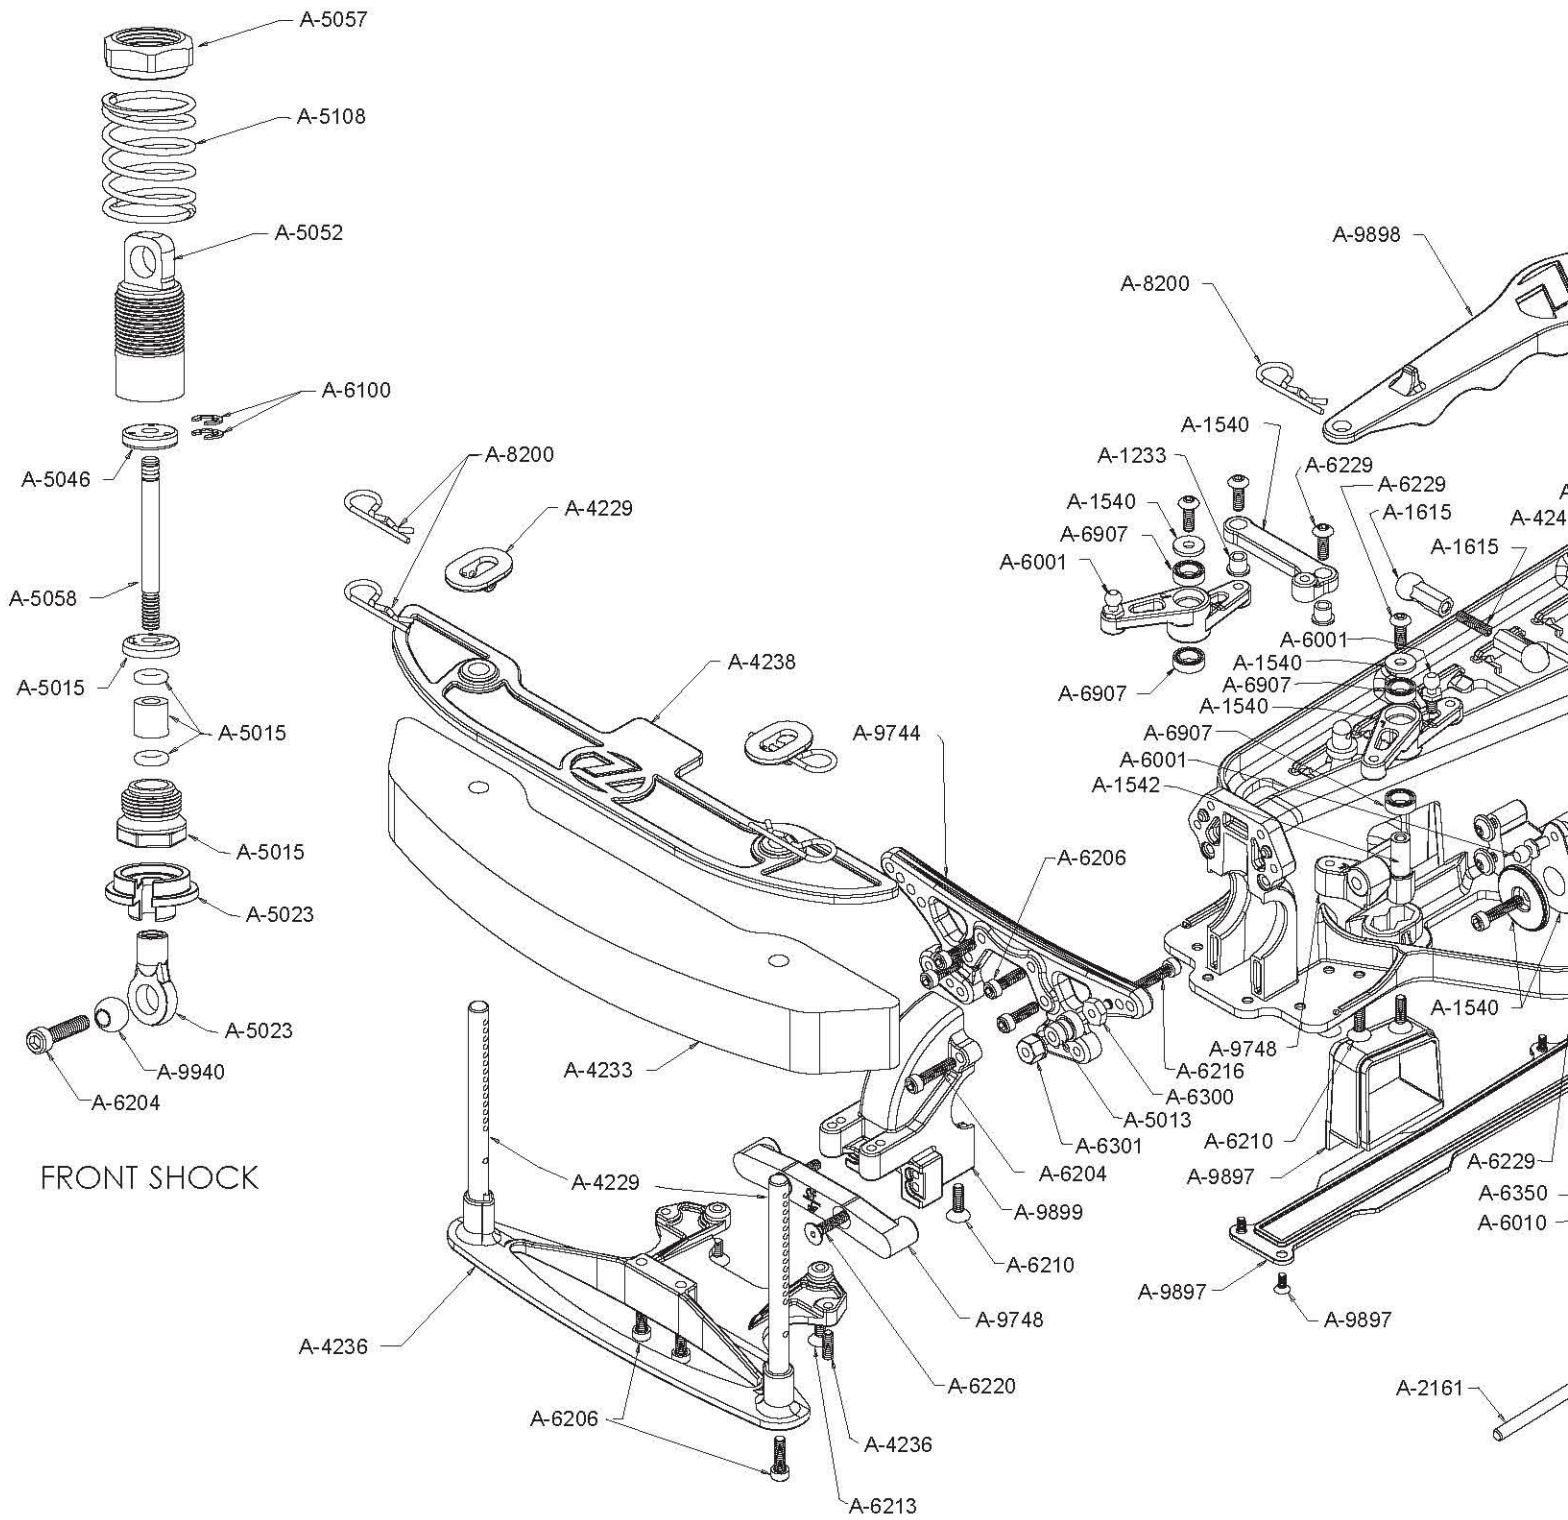

## CHOICE OF CHAMPIONS

A-0251	XXX-S Graphite Plus Competition Sedan Kit.....	N/A	A-5052	.28" Threaded Shock Body Set w/Nuts .....	
A-1146	Front Outer & Kingpin 3/32" x .870" .....		A-5053	.36" Threaded Shock Body Set w/Nuts .....	
A-1229	Front & Rear Low Roll Center Pivot Blocks(XXX-S/G+) .....		A-5057	Threaded Shock Body Adjustment Nuts (4) .....	
A-1230	Front Pivot Support Set (XXX-S) .....		A-5058	.28" Titanium Nitrided Shock Shaft .....	
A-1233	Spindle Carrier Bushings & Hardware (XXX-S).....		A-5059	.36" Titanium Nitrided Shock Shaft .....	
A-1540	Steering, Servo Saver & Mounts (XXX-S).....		A-5108	1" Spring 20.0 Rate (Purple) .....	
A-1542	Steering & Servo Saver Hardware .....		A-5123	1.15" Spring 12.6 Rate (Silver).....	
A-1610	Steering Hardware Set .....		A-5224	Team Losi Certified Shock Fluid 30wt .....	
A-1615	Short Ball Cups & Threaded Rod .....		A-6001	Ball Studs w/Rod Ends 4-40 x 3/16" (4) .....	
A-2127	'CR' Rear Hub Spacers (.060") .....		A-6003	Foam Things (Linkage Rings) (24).....	
A-2161	Inner Rear Hinge Pins 1/8" x 2.04" .....		A-6006	Ball Studs w/Rod Ends 4-40 x 1/4" (4) .....	
A-2909	"Monster Diff" Adjustment Screw & Hardware .....		A-6007	Ball Studs w/Rod Ends (Short Neck) 4-40 x .345" .....	
A-2911	One-Piece Diff Nut/Carrier .....		A-6008	Ball Studs w/Rod Ends (Short Neck) 4-40 x .2" .....	
A-3065	Silicone Differential Compound .....		A-6010	Short 30-Degree Plastic Rod Ends (12).....	
A-3070	Transmission Drive Rings (2).....		A-6030	Assembly Wrench (Version 2) .....	
A-3097	Molded Outdrive Set (Pin Drive).....		A-6100	1/8" E-Clips .....	
A-3098	Diff Thrust Bearing w/Carbide Balls .....		A-6201	3mm x 6mm Cap-Head w/Washers (10) .....	
A-3099	Full Compliment Thrust Bearing Set.....		A-6204	4-40 x 1/2" Cap-Head Screws (10) .....	
A-3209	Extra Flexible Main Drive Belt - Yellow (XXX-S/G+) .....		A-6205	4-40 x 3/4" Cap-Head Screws (10) .....	
A-3211	Pulley Set- Front/Rear Idler (XXX-S).....		A-6206	4-40 x 3/8" Cap-Head screws (10) .....	
A-3226	Lowered Motor Mount w/Screws .....		A-6210	4-40 x 3/8" Flat-Head Screws (10) .....	
A-3238	Topshaft Set w/Hardware (XXX-S).....		A-6212	4-40 x 1/8" Button-Head Screws (4) .....	
A-3239	Belt Tensioner, Post & Hardware (XXX-S) .....		A-6213	4-40 x 1/4" Flat-Head Screws (10) .....	
A-3244	One-Way/Clicker & Gear Access Plug Set.....		A-6215	#4 Narrow Washers (10) .....	
A-3250	Front Spool Pads (XXX-S/G+) (2) .....		A-6216	4-40 x 7/8" Cap-Head Screws (10) .....	
A-3260	Wheel Hex Drives-Standard & Metric (XXX-S) .....		A-6220	4-40 x 1/2" Flat-Head Screws (10) .....	
A-3946	90T, 48P Spur w/Drive Pulley (XXX-S).....		A-6228	5-40 x 1/8" Hardened Set Screws .....	
A-4002	Antenna Kit .....		A-6229	4-40 x 3/8" Button-Head Screws (10) .....	
A-4003	Antenna Caps .....		A-6230	Shim Assortment- 3/32", 3/16", 1/4", 1/2".....	
A-4004	Servo Tape (6).....		A-6234	4-40 x 1/4" Button-Head Screws .....	
A-4209	Gear Cover and Screws (XXX-S) .....		A-6245	4-40 x 5/16" Button-Head Screws .....	
A-4216	Motor Mount Clamp & Hardware (XXX-S) .....		A-6300	4-40 Hex Nuts (10).....	
A-4224	Threaded Chassis Inserts (XX4, all XXX) .....		A-6301	4-40 Locking Nuts - Nylon (10).....	
A-4229	Front & Rear Body Mount Set (XXX-S) .....		A-6305	4-40 Locking Nuts Low Profile .....	
A-4233	Xtra-Resilient Foam Bumper/Body Saver (XXX-S/G+) .....		A-6306	4-40 Aluminum Mini Nuts (10) .....	
A-4236	Front & Rear Bumper Set (XXX-S).....		A-6310	8-32 Aluminum Lock Nuts .....	
A-4238	Upper Bumper/Body Mt. Brace (XXX-S/G+) .....		A-6350	#4 and 1/8" Hardened Washers .....	
A-4243	Battery Posts & Antenna Mounts (XXX-S).....		A-6365	Hub Bearing Spacer & Shim Set (XXX-S) .....	
A-5013	Front & Rear Upper Shock Mount Bushings (XXX) .....		A-6401	Pins — Wheels and Gears .....	
A-5015	Double O-Ring Shock Cartridge .....		A-6907	5mm x 8mm Bearings (All XX, XXX, XX4) (2).....	
A-5023	Spring Clamps & Cups (2).....		A-6910	1/2" x 3/4" Ball Bearings w/Shields (2).....	
A-5046	Teflon Shock Piston #56 (Red).....		A-6915	Ball Bearing Steering Set (XXX-S/4) .....	