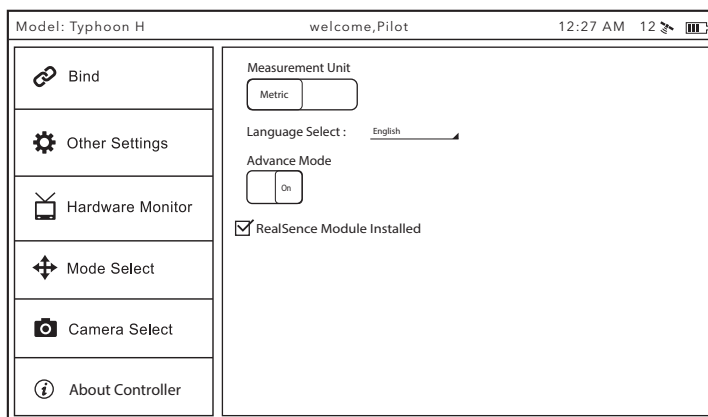

Task functions

Users can experience Task functions with Advanced Mode off. Yuneec recommend to keep Advanced Mode off to avoid any maloperation on channel settings.

RealSense Module

If Realsense Module is installed, please update to the latest version. And select RealSense module installed in other settings.

With sustainable GPS signal, RealSense can be activated. The range meter will indicate the distance between aircraft and obstacle, and give out a warning alert meanwhile.

GPS could be turned off during flight