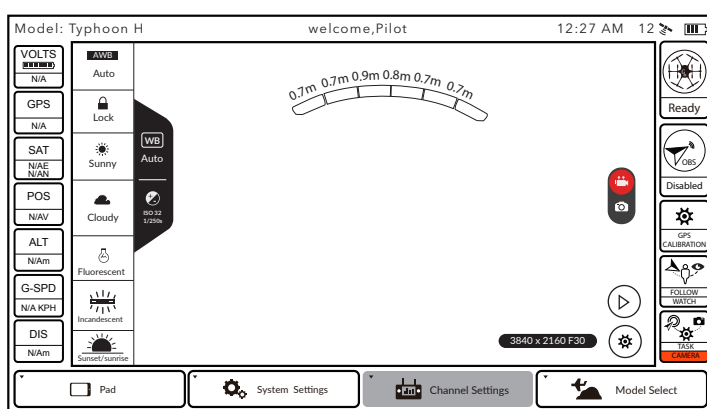

Task functions

Users can experience Task functions with Advanced Mode off. Yuneec recommend to keep Advanced Mode off to avoid any maloperation on channel settings.

RealSense Module

If Realsense Module is installed, please update to the latest version. And select RealSense module installed in other settings.

With sustainable GPS signal, RealSense can be activated. The range meter will indicate the distance between aircraft and obstacle, and give out a warning alert meanwhile.

GPS could be turned off during flight