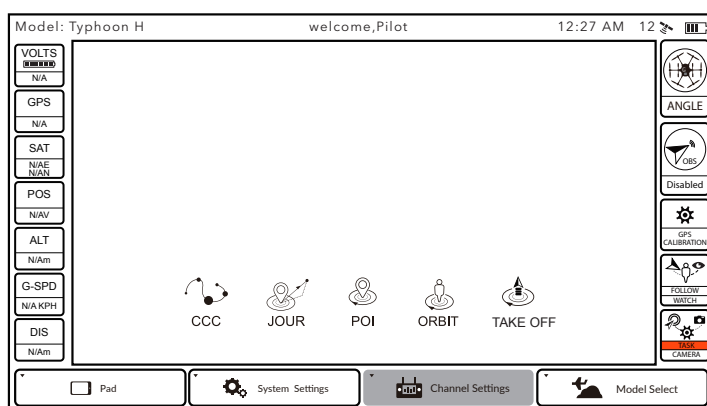

ST16 Firmware Update Version B22 What's New

Playback

ST16 can store up to 20 pictures and 10 videos in internal storage for users to preview. If the limit is exceeded, the oldest photo/video will be erased from ST16 internal storage with the picture/video stored in SD card still exist.

Tap  icon on the left corner, a list of pictures/videos will show up. Picture/video list can be switched between each other through tapping  icon. Slide the picture/video from right to left and tap delete, the picture/video will be deleted only from internal storage.

Task functions

Users can experience Task functions with Advanced Mode off. Yuneec recommend to keep Advanced Mode off to avoid any maloperation on channel settings.

RealSense Module

If Realsense Module is installed, please update to the latest version. And select RealSense module installed in other settings.

With sustainable GPS signal, RealSense can be activated. The range meter will indicate the distance between aircraft and obstacle, and give out a warning alert meanwhile.

GPS could be turned off during flight