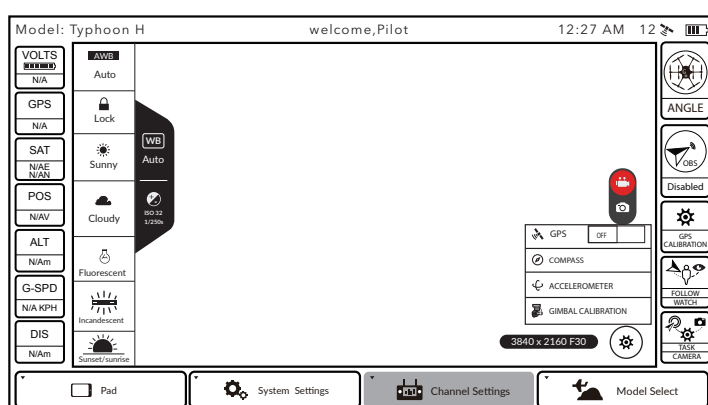

Task functions

Users can experience Task functions with Advanced Mode off. Yuneec recommend to keep Advanced Mode off to avoid any maloperation on channel settings.

RealSense Module

If Realsense Module is installed, please update to the latest version. And select RealSense module installed in other settings.

With sustainable GPS signal, RealSense can be activated. The range meter will indicate the distance between aircraft and obstacle, and give out a warning alert meanwhile.

GPS could be turned off during flight