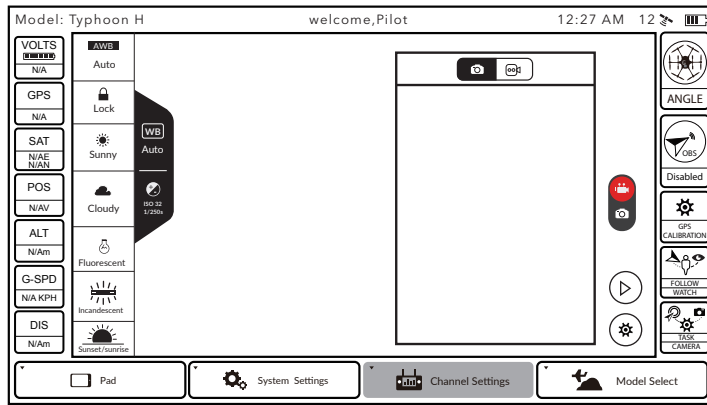

ST16 Firmware Update Version B22 What's New

Playback

ST16 can store up to 20 pictures and 10 videos in internal storage for users to preview. If the limit is exceeded, the oldest photo/video will be erased from ST16 internal storage with the picture/video stored in SD card still exist.

Tap  icon on the left corner, a list of pictures/videos will show up. Picture/video list can be switched between each other through tapping  icon. Slide the picture/video from right to left and tap delete, the picture/video will be deleted only from internal storage.

With sustainable GPS signal, RealSense can be activated. The range meter will indicate the distance between aircraft and obstacle, and give out a warning alert meanwhile.

GPS could be turned off during flight